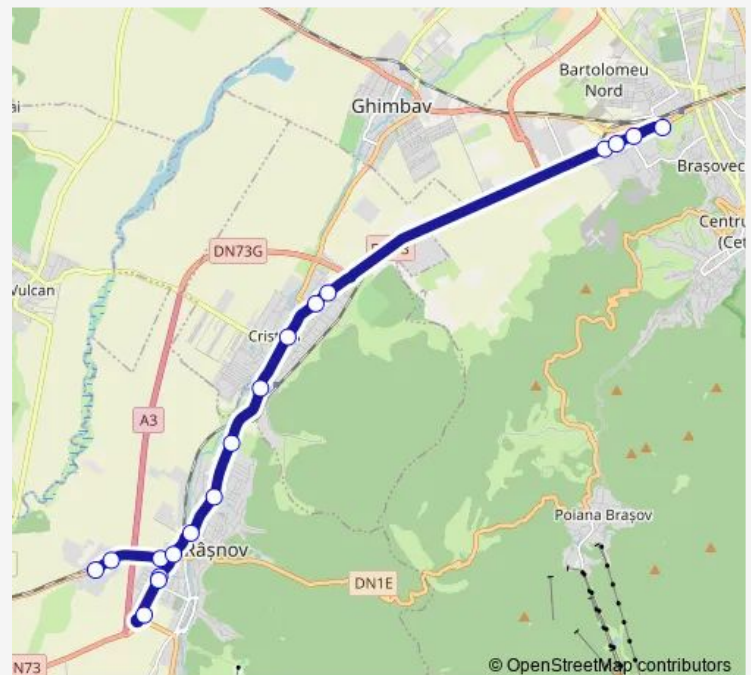

Route schedule

Romacril — Stadionul Municipal

Monday 06:50-20:50

Tuesday 06:50-20:50

Wednesday 06:50-20:50

Thursday 06:50-20:50

Friday 06:50-20:50

Saturday 10:00-19:00

Sunday 10:00-19:00

Route info

Direction: Romacril

Stops: 18

Trip Duration: 0 hour 35 min

131 — Brașov - Romacril Rânov

Direction

Stadionul Municipal — Romacril