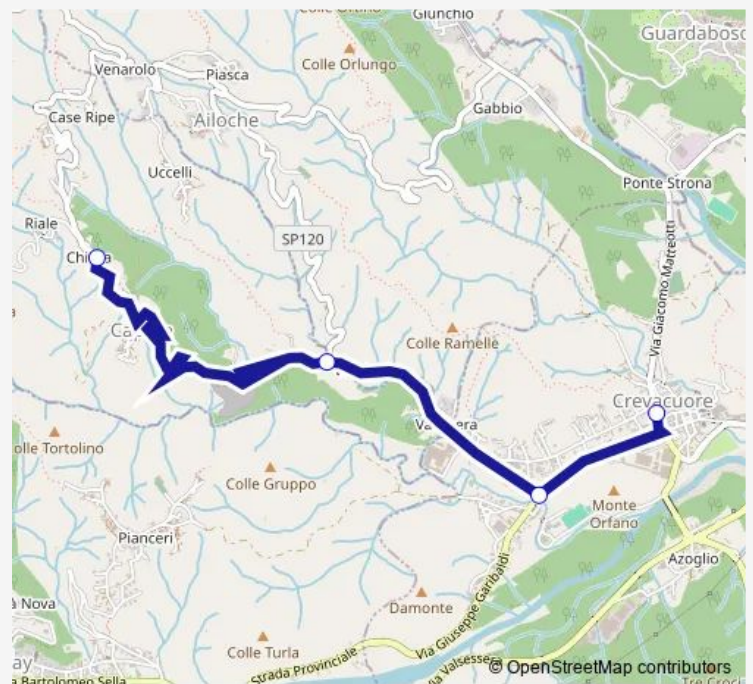

Bus 131 Crevacuore-Capriole (deviazione Ailoche)[Go to website](#)**Direction**

Capriole — Crevacuore - Piazza Martiri

4 stops

[Open route schedule](#)

Capriole

Ailoche - Bivio Vacchera

Crevacuore - Montorfano

Saturday —

Sunday —

Route info

Direction: Capriole

Stops: 4

Trip Duration: 0 hour 8 min

131 — Crevacuore-Capriole (deviazione Ailoche)

Direction

Crevacuore - Piazza Martiri — Caprile

5 stops

[Open route schedule](#)

Crevacuore - Piazza Martiri

Crevacuore - Montorfano

Ailoche - Bivio Vacchera

Ailoche

Caprile

Route schedule

Crevacuore - Piazza Martiri — Caprile

Monday	06:35-14:42
Tuesday	06:35-14:42
Wednesday	06:35-14:42
Thursday	06:35-14:42
Friday	06:35-14:42
Saturday	—
Sunday	—

Route info

Direction: Crevacuore - Piazza Martiri