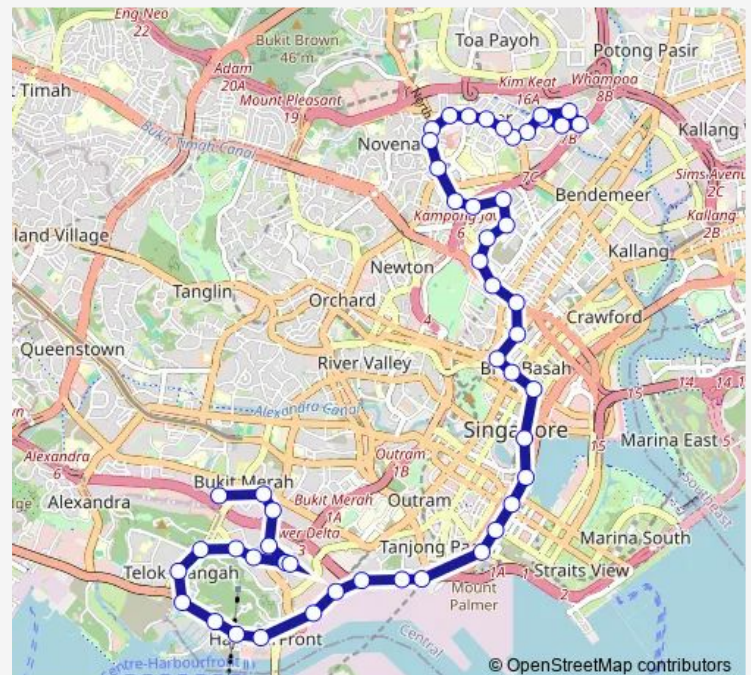

Thursday 05:45

Friday 05:45

Saturday 05:45

Sunday 05:45

Route info

Direction: St. Michael's Ter

Stops: 50

Trip Duration: 1 hour 22 min

131

BusMaps

Opp Rochor Stn

OPP Nafa Campus 3

OPP Bencoolen STN Exit B

AFT Bras Basah STN Exit A

Raffles Hotel

Opp S'pore Cricket Club

Wednesday 05:45

Thursday 05:45

Friday 05:45

Saturday 05:45

Sunday 05:45

Route info

Direction: Bt Merah Int

Stops: 48