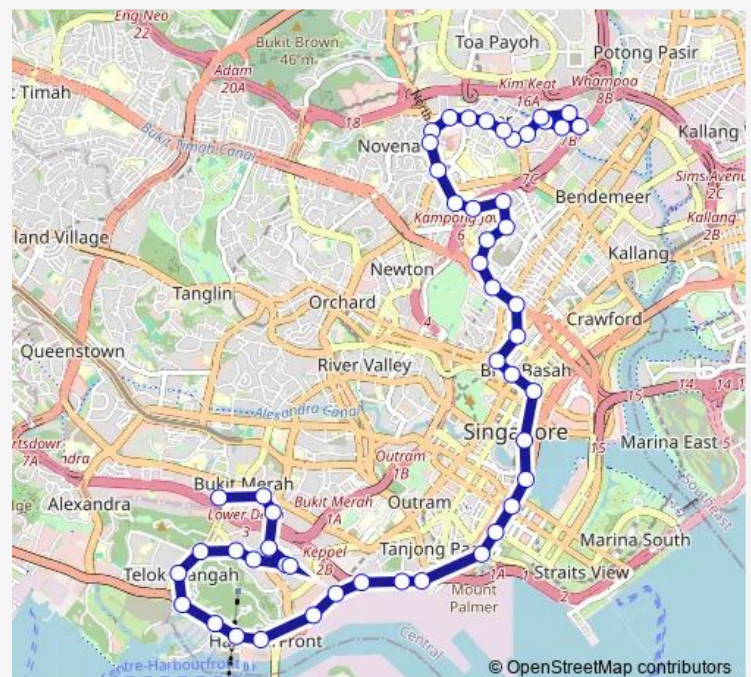

Little India Stn

### Route schedule

St. Michael's Ter — Bt Merah Int

Monday 05:45

Tuesday 05:45

Wednesday 05:45

Thursday 05:45

Friday 05:45

Saturday 05:45

### Route info

Direction: St. Michael's Ter

Stops: 50

Trip Duration: 1 hour 22 min

131

BusMaps

Opp Rochor Stn

OPP Nafa Campus 3