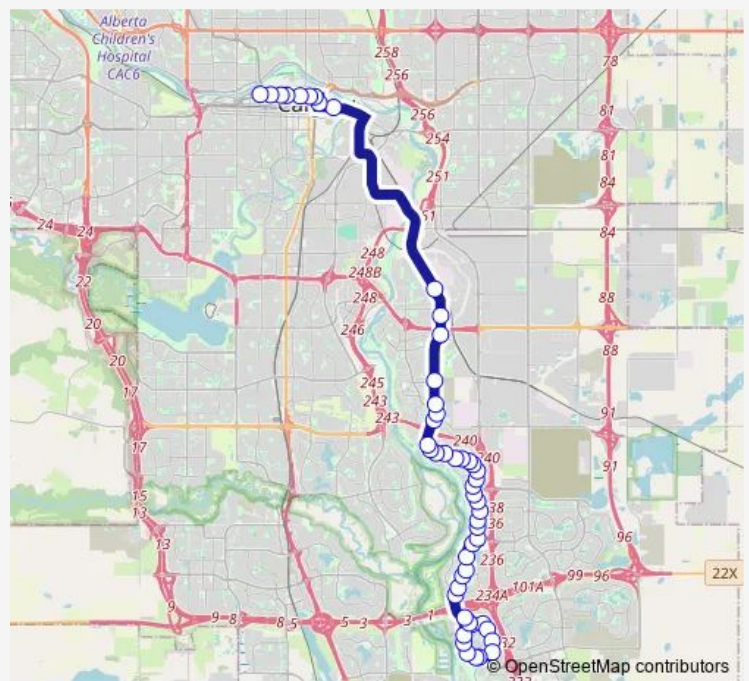

SB Ogden RD @ 69th AVE Se

SB Ogden RD @ 78 AV Se

SB 24 ST SE @ 85 AV Se

SB 24 ST SE @ Quarry Park Bv

SB 24 ST @ Douglas Glen GA Se

SB Douglasdale BV @ Douglasbank DR Se

EB Douglasdale BV @ Douglasbank GD Se

EB Douglasdale BV @ Douglas Park BV Se

EB Douglasdale BV @ Douglas Woods RI Se

EB Douglasdale BV @ Douglasview PA Se

EB Douglasdale BV @ Douglas Woods HL Se

Route schedule

EB 5 AV SW @ 9 ST Sw — NB Cranston DR @ Cranleigh GA Se

Monday 16:10-17:10

Tuesday 16:10-17:10

Wednesday 16:10-17:10

Thursday 16:10-17:10

Friday 16:10-17:10

Saturday —

Sunday —

Route info

Direction: EB 5 AV SW @ 9 ST Sw

Stops: 49

Trip Duration: 1 hour 0 min

■ 131 — East Bow Express

SB Douglasdale BV @ Douglasview RD Se

SB Douglasdale BV @ Douglas Ridge GR Se

SB Douglasdale BV @ Douglas Park BV Se