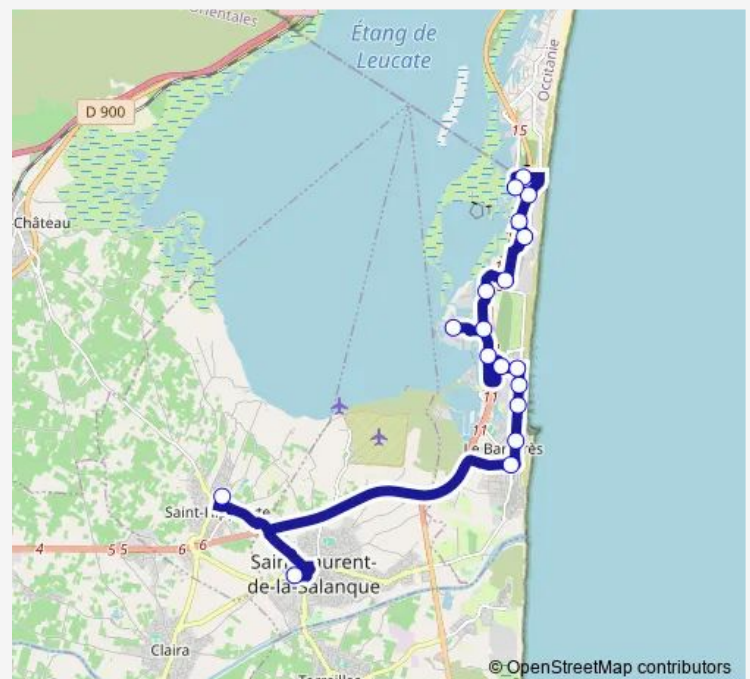

### Route schedule

Collège Jean Mermoz — Le Barcarès

Monday 16:00-17:10

Tuesday 16:00-17:10

Wednesday 11:40-12:40

Thursday 16:00-17:10

Friday 16:00-17:10

Saturday —

### Route info

Direction: Collège Jean Mermoz

Stops: 18

Trip Duration: 0 hour 41 min

131 — Le Barcarès - Collège Mermoz

**Direction**

Alain Colas — Collège Jean Mermoz

9 stops