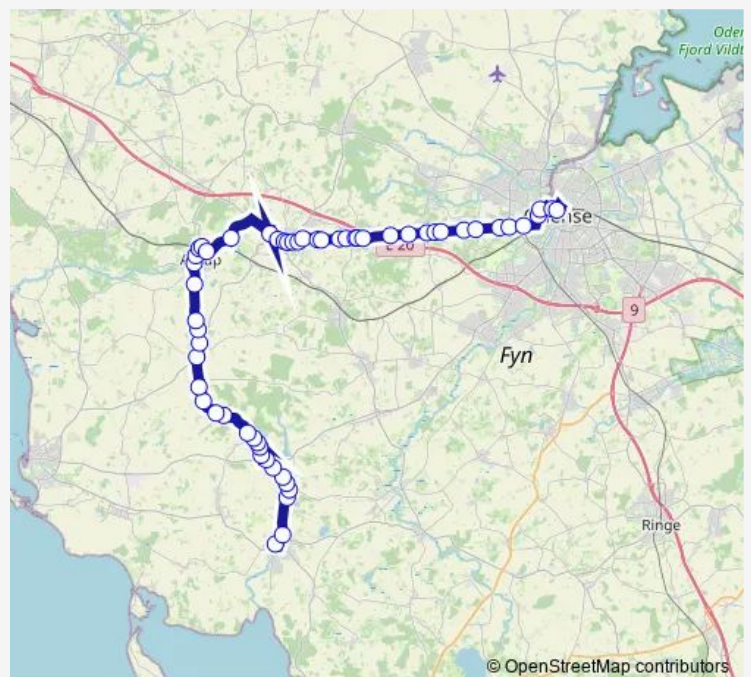

Friday 06:02-17:10

Saturday 10:10-16:10

Sunday 12:10-16:10

Route info

Direction: Haarby Rtb. (Assens Kommune)

Stops: 56

Trip Duration: 1 hour 28 min

Skydebjerg (Assens Kommune)

Aarupskolen (Assens Kommune)

Bredgade (Assens Kommune)

Korsgade (Assens Kommune)

Aarup Station (Assens Kommune)

Indre Ringvej (Assens Kommune)

Zone 80 (Assens Kommune)

Røverskoven (Assens Kommune)

Bakkevej (Assens Kommune)