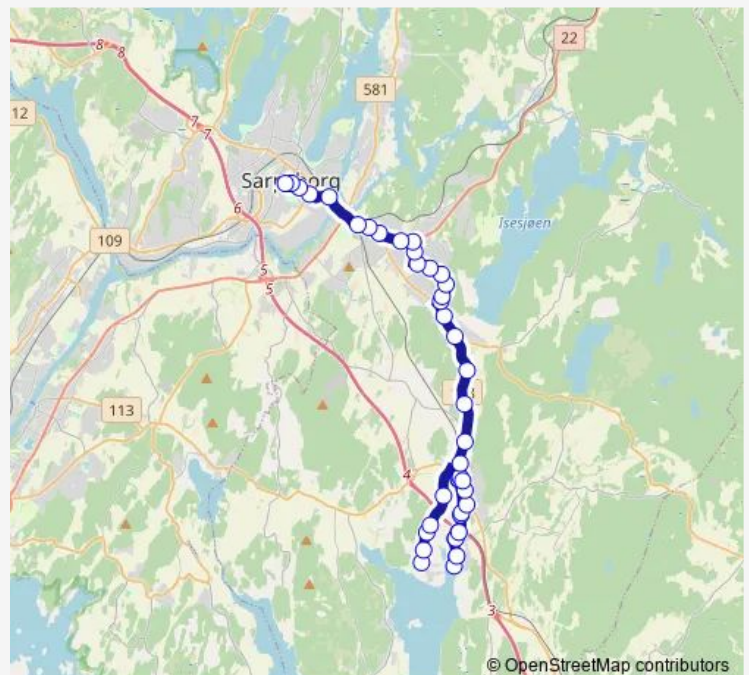

### Route schedule

Kvastebyen — Sarpsborg bussterminal

Monday 05:40-22:40

Tuesday 05:40-22:40

Wednesday 05:40-22:40

Thursday 05:40-22:40

Friday 05:40-22:40

Saturday 08:40-22:40

### Route info

Direction: Kvastebyen

Stops: 43

Trip Duration: 0 hour 43 min

131 — Sarpsborg-Kalaveien-Kvastebyen

Bekkevold

Skjeberg kirke

Vik nord