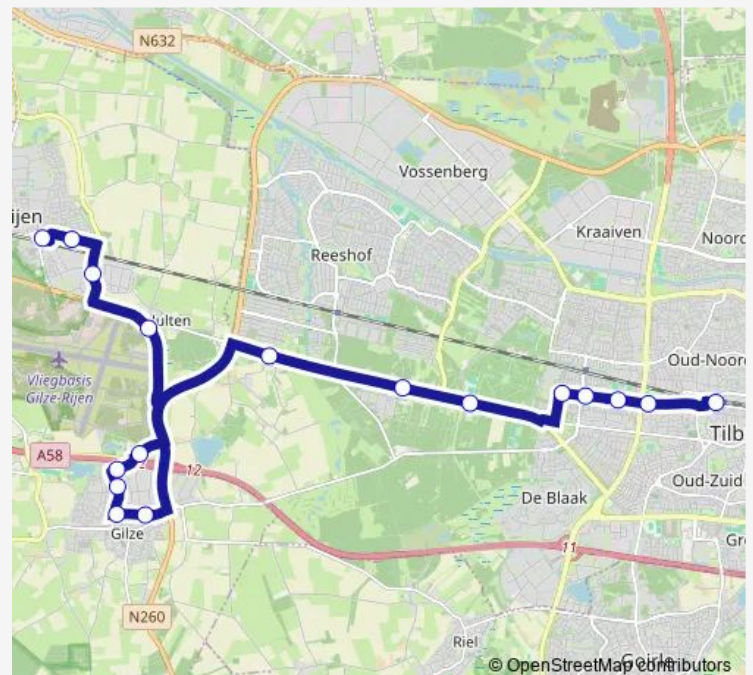

Tilburg, Amarant

Tilburg, Zwartvenseweg

Tilburg, Universiteit van Tilburg

Tilburg, Conservatoriumlaan

Tilburg, Prof. Cobbenhagenlaan

Tilburg, Hart van Brabantlaan

Tilburg, Centraal Station (G)

Route schedule

Rijen, Station Ns — Tilburg, Centraal Station (G)

Monday 06:37-18:37

Tuesday —

Wednesday —

Thursday —

Friday —

Saturday —

Sunday —

Route info

Direction: Rijen, Station Ns

Stops: 17

Trip Duration: 0 hour 32 min

■ 131 — Tilburg via Gilze - Rijen

Direction

Rijen, Station Ns — Tilburg, Centraal Station (G)

17 stops

[Open route schedule](#)

Rijen, Station Ns

Rijen, M.Zeldenrustlaan

Rijen, Europalaan

Hulten, Burg. Ballingsweg

Gilze, Aalstraat

Gilze, Lange Wagenstraat

Gilze, Vreugdendaal