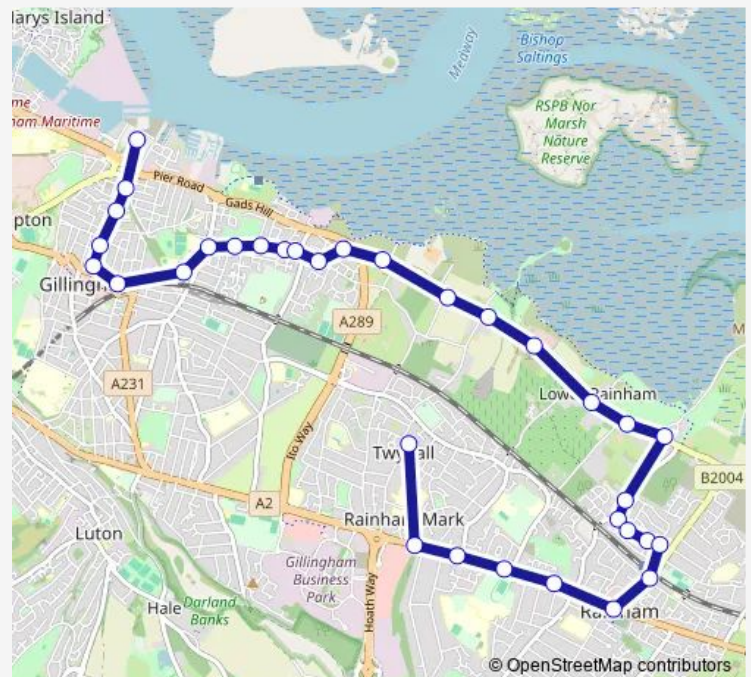

Route schedule

Asda — Shops

Monday	10:00
Tuesday	10:00
Wednesday	10:00
Thursday	10:00
Friday	10:00
Saturday	—
Sunday	—

Route info

Direction: Asda

Stops: 33

Trip Duration: 0 hour 33 min

131 — Chatham Waters Asda - Twydall

Berengrave Lane

Parkfield Road

Broomcroft Road

Streetfield Road

Chalky Bank Road

Railway Station

The Cricketers

Roberts Road

Bloors Lane

Pump Lane

Tesco

Shops

Direction

Shops — Asda

35 stops

[Open route schedule](#)

Saturday —

Sunday —

Route info

Direction: Shops

Stops: 35

Trip Duration: 0 hour 35 min

Castlemaine Avenue

Elm Road