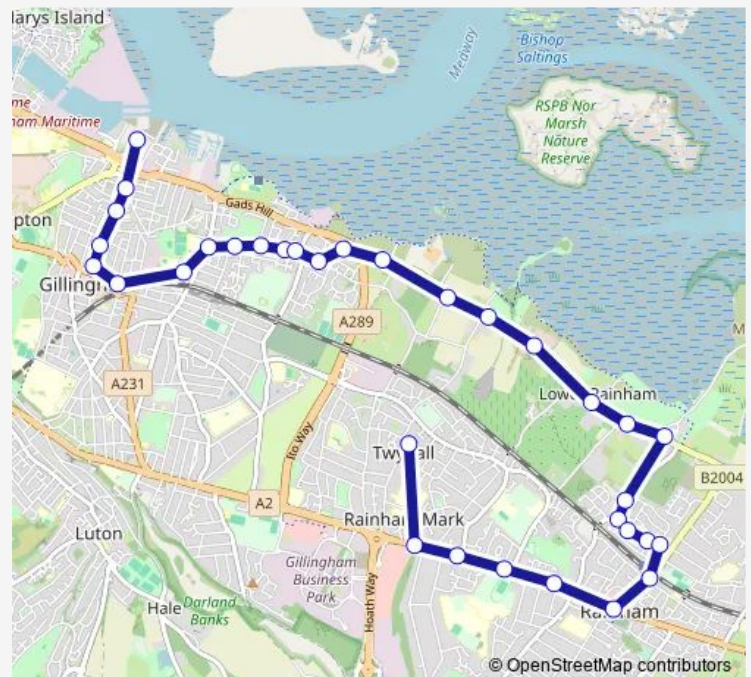

Route schedule

Asda — Shops

Monday	10:00
Tuesday	10:00
Wednesday	10:00
Thursday	10:00
Friday	10:00
Saturday	—
Sunday	—

Route info

Direction: Asda

Stops: 33

Trip Duration: 0 hour 33 min

131 — Chatham Waters Asda - Twydall

Berengrave Lane

Parkfield Road

Broomcroft Road

Streetfield Road

Chalky Bank Road

Railway Station

The Cricketers

Roberts Road

Bloors Lane

Pump Lane

Tesco

Shops

Direction

Shops — Asda

35 stops

[Open route schedule](#)

Saturday —

Sunday —

Route info

Direction: Shops

Stops: 35

Trip Duration: 0 hour 35 min

Castlemaine Avenue

Elm Road