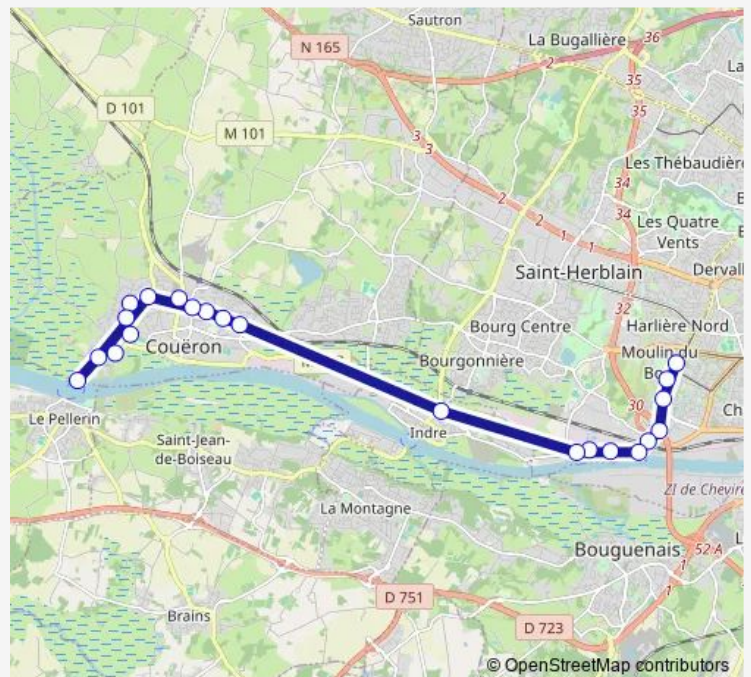

Océan

Mouettes

Port launay

Route schedule

Mendès France - Bellevue — Bac de Couëron

Monday 16:45-17:50

Tuesday 16:45-17:50

Wednesday 12:20

Thursday 16:45-17:50

Friday 16:45-17:50

Saturday —

Sunday —

Route info

Direction: Mendès France - Bellevue

Stops: 22

Trip Duration: 0 hour 25 min

## Direction

Bac de Couëron — Mendès France - Bellevue

22 stops

[Open route schedule](#)

Bac de Couëron

Port launay

Mouettes

Océan