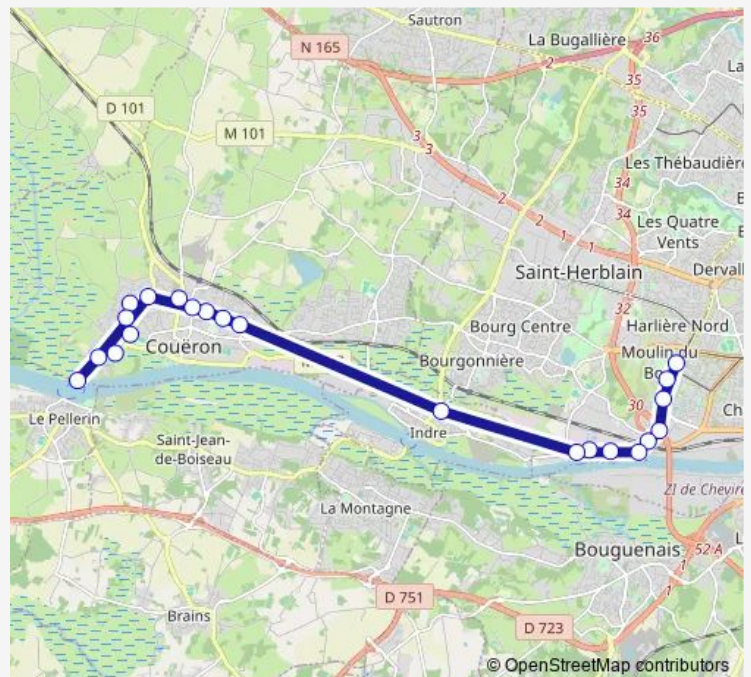

Océan

Mouettes

Port launay

Route schedule

Mendès France - Bellevue — Bac de Couëron

Monday 16:45-17:50

Tuesday 16:45-17:50

Wednesday 12:20

Thursday 16:45-17:50

Friday 16:45-17:50

Saturday —

Sunday —

Route info

Direction: Mendès France - Bellevue

Stops: 22

Trip Duration: 0 hour 23 min

131 — Bac de Couëron - Mendès France Bellevue

Direction

Bac de Couëron — Mendès France - Bellevue

22 stops

[Open route schedule](#)

Bac de Couëron

Port launay

Mouettes

Thursday 07:20

Friday 07:20

Saturday —

Sunday —

Route info

Direction: Bac de Couëron

Stops: 22

Trip Duration: 0 hour 26 min