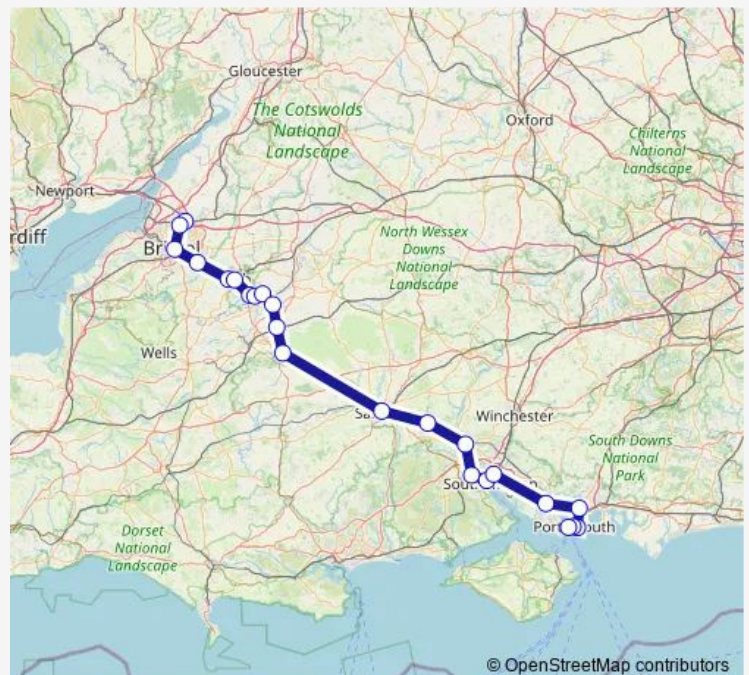

Salisbury

Dean

Romsey

Redbridge (Hants)

Southampton Central

St Denys

Fareham

Cosham

### Route schedule

Bristol Parkway — Portsmouth Harbour

Monday

—

Tuesday

—

Wednesday

—

Thursday

—

Friday

—

Saturday

—

Sunday

11:54-11:58

### Route info

Direction: Bristol Parkway

Stops: 23

Trip Duration: 2 hour 57 min

© OpenStreetMap contributors

■ Gw: Bpw->Pmh — GW train service from BPW to Pmh

BusMaps

Portsmouth & Southsea