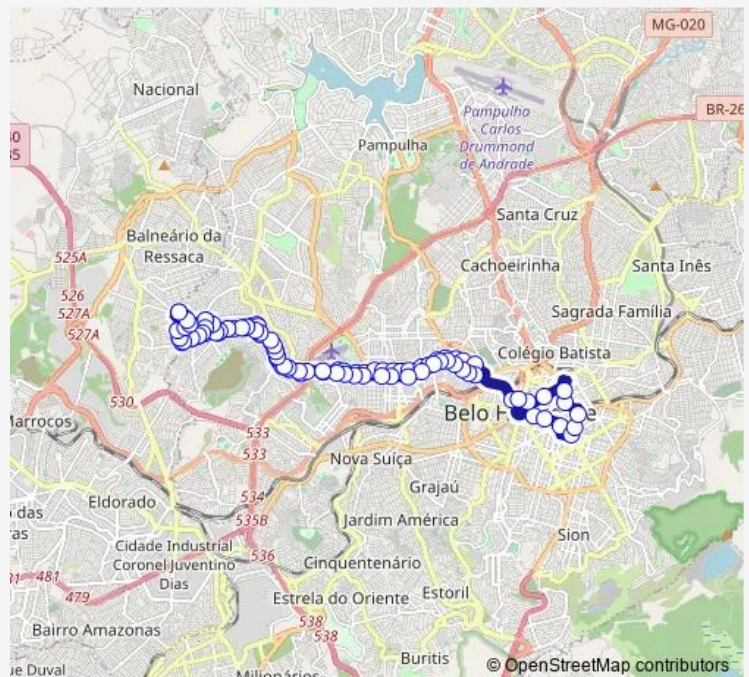

Avenida Brigadeiro Eduardo Gomes 1485

Avenida Brigadeiro Eduardo Gomes 1325

Avenida Brigadeiro Eduardo Gomes 1163

**Route schedule**

Rua Antonio Peixoto 15 — Rua Antonio Peixoto 15

Monday 05:52-22:40

Tuesday 05:52-22:40

Wednesday 05:52-22:40

Thursday 05:52-22:40

Friday 05:52-22:40

Saturday 06:50-17:55

Sunday 06:55-17:55

**Route info**

Direction: Rua Antonio Peixoto 15

Stops: 101

Trip Duration: 1 hour 21 min

4405 — Coqueiros

Avenida Brigadeiro Eduardo Gomes 853

Avenida Brigadeiro Eduardo Gomes 645

Avenida Brigadeiro Eduardo Gomes 427

Avenida Ivai 951

Avenida Ivai 555

Avenida Ivai 235