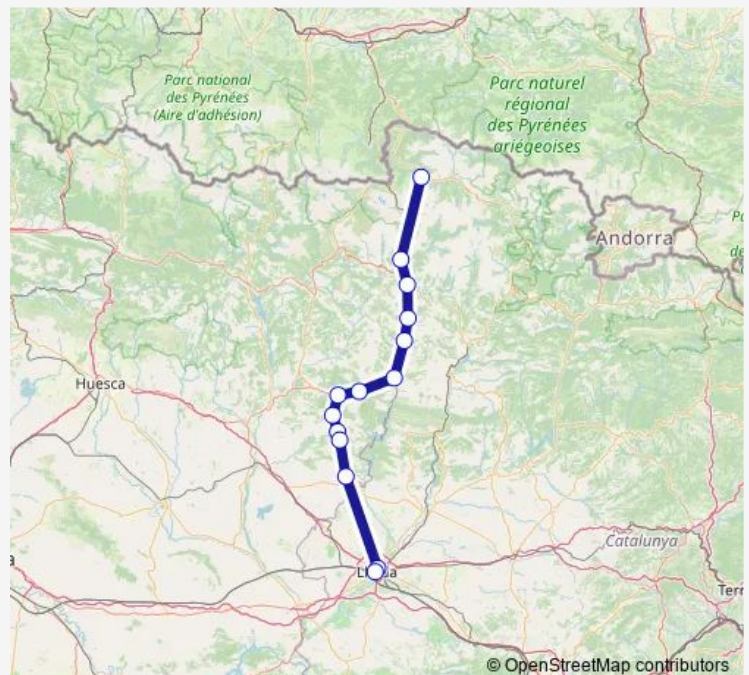

Monday 09:15

Tuesday 09:15

Wednesday 09:15

Thursday 09:15

Friday 09:15

Saturday —

Sunday —

Route info

Direction: Vielha (Alc. Calbetó, 4)

Stops: 14

Trip Duration: 2 hour 48 min

■ L0970 — Vielha - Lleida

Direction

Lleida (carrer Saracibar, 2) — Vielha (Alc. Calbetó, 3-5)

14 stops

[Open route schedule](#)