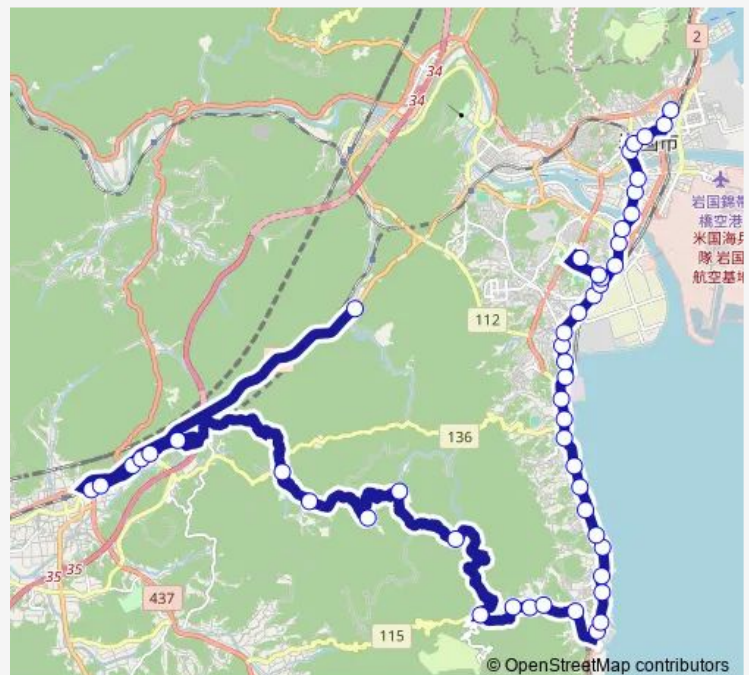

両全橋

浪の浦

保津南

Route schedule

六呂師口 — 岩国駅

Monday 08:17

Tuesday —

Wednesday —

Thursday 08:17

Friday —

Saturday —

Sunday —

Route info

Direction: 六呂師口

Stops: 50

Trip Duration: 1 hour 36 min