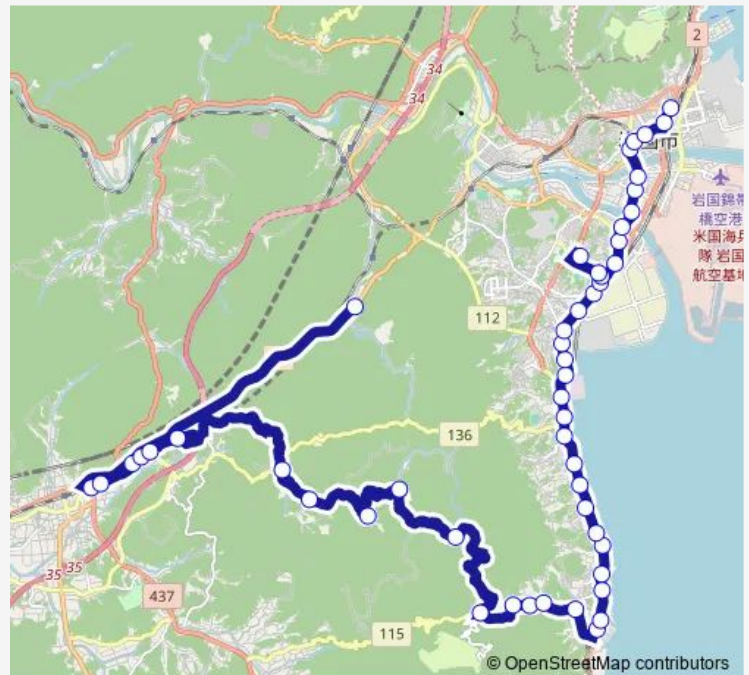

両全橋

浪の浦

保津南

Route schedule

六呂師口 — 岩国駅

Monday 08:17

Tuesday —

Wednesday —

Thursday 08:17

Friday —

Saturday —

Sunday —

Route info

Direction: 六呂師口

Stops: 50

Trip Duration: 1 hour 36 min