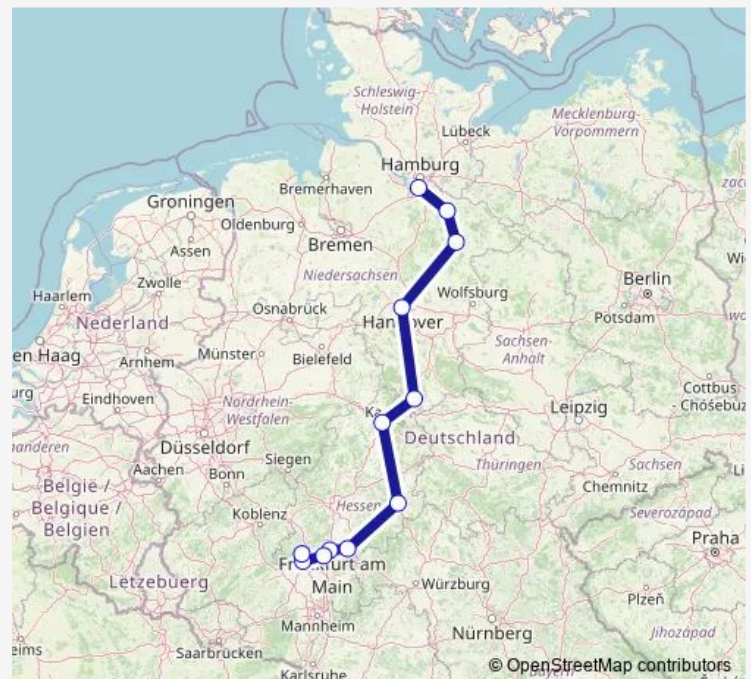

Rail ICE 1087

[Go to website](#)

Direction

Hamburg-Harburg — Wiesbaden Hbf

12 stops

[Open route schedule](#)

Hamburg-Harburg

Lüneburg

Friday —

Saturday 20:10

Sunday —

Route info

Direction: Hamburg-Harburg

Stops: 12

Trip Duration: 4 hour 48 min

ICE 1087

BusMaps

Direction

Hamburg-Altona — Wiesbaden Hbf

14 stops

[Open route schedule](#)

Hamburg-Altona

Hamburg Dammtor

Hamburg Hbf

Lüneburg

Uelzen

Hannover Hbf

Göttingen

Kassel-Wilhelmshöhe

Fulda

Hanau Hbf

Frankfurt(Main)Hbf