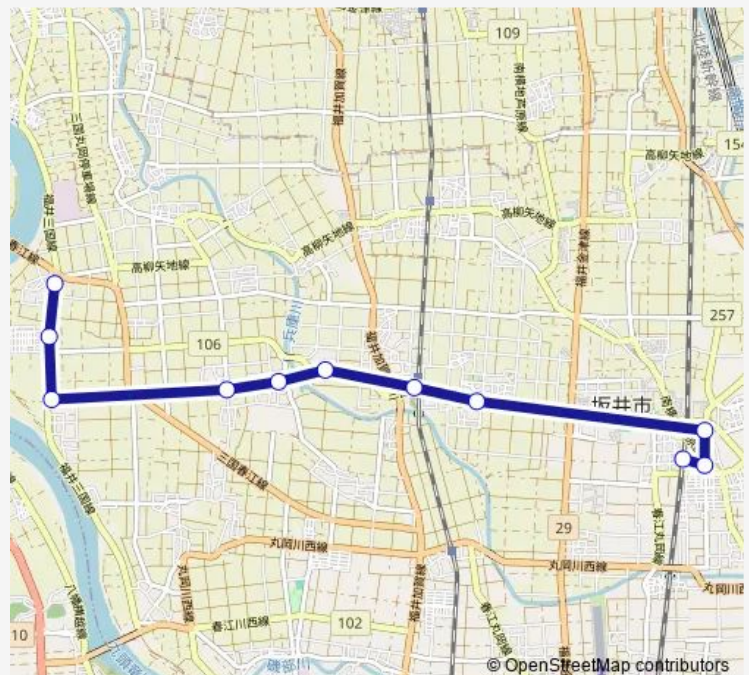

丸岡駅

Route schedule

池見 — 丸岡駅

Monday 06:50-08:15

Tuesday 06:50-08:15

Wednesday 06:50-08:15

Thursday 06:50-08:15

Friday 06:50-08:15

Saturday —

Sunday —

Route info

Direction: 池見

Stops: 11

Trip Duration: 0 hour 30 min

■ 木部ルート (1・ 2便)

木部ルート (1・2便) Bus time schedules and route maps are available in an offline PDF at busmaps.com. Use the busmaps.com website to see live bus times, train schedule or subway schedule, and step-by-step directions for all public transit in Sakai