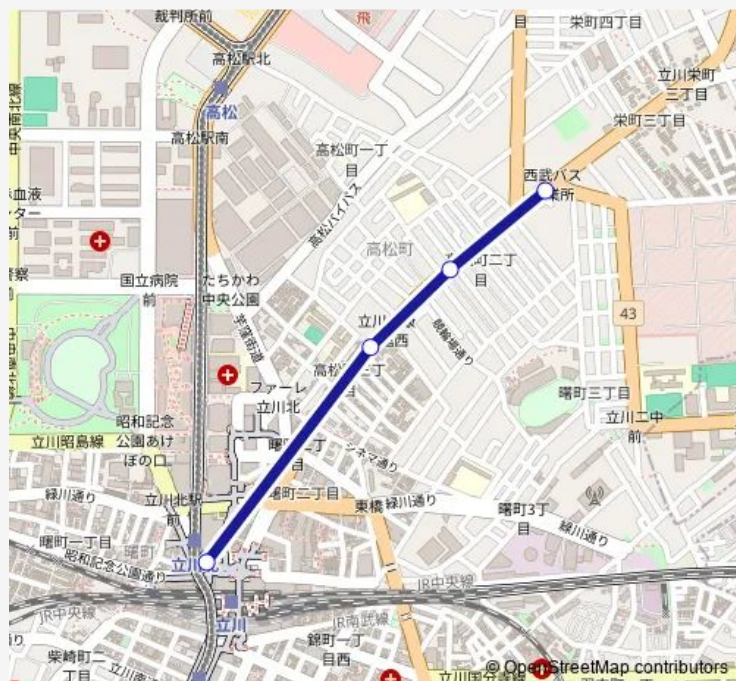

高松町三丁目

立川駅北口

Route schedule

西武バス立川営業所 — 立川駅北口

Monday 06:00

Tuesday 06:00

Wednesday 06:00-09:05

Thursday 06:00

Friday 06:00

Saturday 06:00

Sunday 09:05

Route info

Direction: 西武バス立川営業所

Stops: 4

Trip Duration: 0 hour 5 min

立川営業所 (曙橋) 立川駅北口

立川営業所 (曙橋) 立川駅北口 Bus time schedules and route maps are available in an offline PDF at busmaps.com. Use the busmaps.com website to see live bus times, train schedule or subway schedule, and step-by-step directions for all public transit in Tachikawa