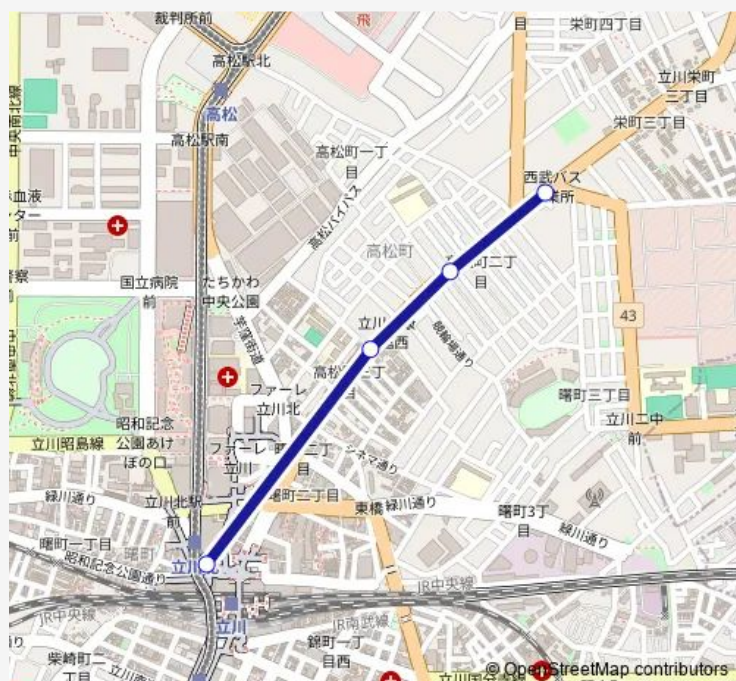

高松町三丁目

立川駅北口

Route schedule

西武バス立川営業所 — 立川駅北口

Monday 06:00

Tuesday 06:00

Wednesday 06:00-09:05

Thursday 06:00

Friday 06:00

Saturday 06:00

Sunday 09:05

Route info

Direction: 西武バス立川営業所

Stops: 4

Trip Duration: 0 hour 7 min

立川営業所 (曙橋) 立川駅北口

立川営業所 (曙橋) 立川駅北口 Bus time schedules and route maps are available in an offline PDF at busmaps.com. Use the busmaps.com website to see live bus times, train schedule or subway schedule, and step-by-step directions for all public transit in Tachikawa