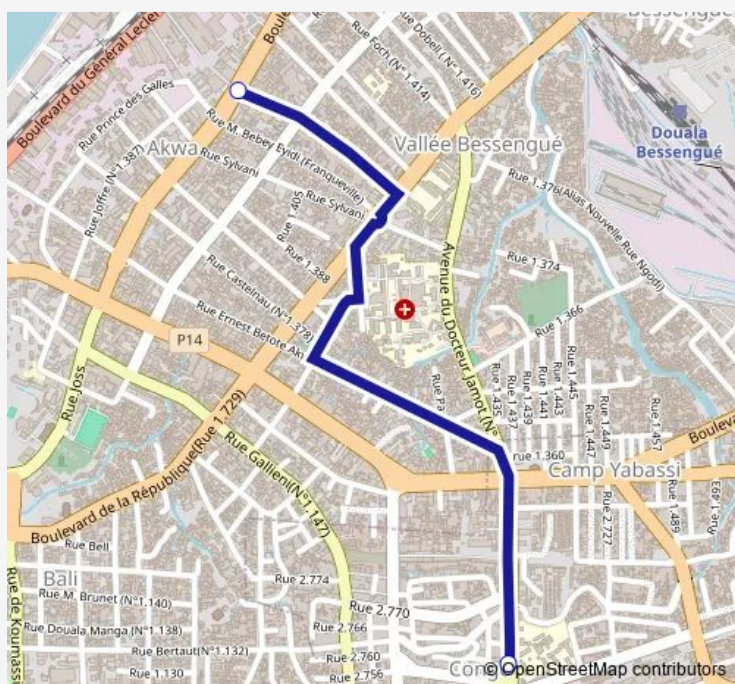

### Direction

Marche Central, Avenue Du Docteur Jamot — Immeuble Socar, Rue Pasteur

2 stops

[Open route schedule](#)

Marche Central, Avenue Du Docteur Jamot

Immeuble Socar, Rue Pasteur

### Route schedule

Marche Central, Avenue Du Docteur Jamot — Immeuble Socar, Rue Pasteur

Monday	10:01
Tuesday	10:01
Wednesday	10:01
Thursday	10:01
Friday	10:01
Saturday	10:01
Sunday	10:01

### Route info

Direction: Marche Central, Avenue Du Docteur Jamot

Stops: 2

Trip Duration: 0 hour 16 min

Communal Taxi Service time schedules and route maps are available in an offline PDF at [busmaps.com](https://busmaps.com). Use the [busmaps.com](https://busmaps.com) website to see live bus times, train schedule or subway schedule, and step-by-step directions for all public transit in Douala