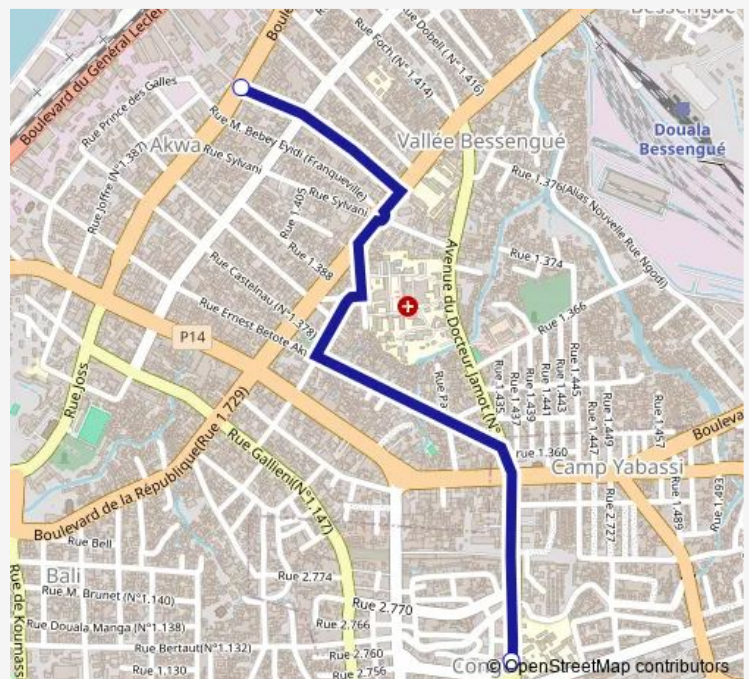

## Communal Taxi Service Marché Central Prison to Akwa Immeuble Socar

[Go to website](#)

### Direction

Marche Central, Avenue Du Docteur Jamot — Immeuble Socar, Rue Pasteur

2 stops

[Open route schedule](#)

Marche Central, Avenue Du Docteur Jamot

Immeuble Socar, Rue Pasteur

### Route schedule

Marche Central, Avenue Du Docteur Jamot — Immeuble Socar, Rue Pasteur

Monday	10:01
Tuesday	10:01
Wednesday	10:01
Thursday	10:01
Friday	10:01
Saturday	10:01
Sunday	10:01

### Route info

Direction: Marche Central, Avenue Du Docteur Jamot

Stops: 2

Trip Duration: 0 hour 16 min

Communal Taxi Service time schedules and route maps are available in an offline PDF at [busmaps.com](https://busmaps.com). Use the [busmaps.com](https://busmaps.com) website to see live bus times, train schedule or subway schedule, and step-by-step directions for all public transit in Douala