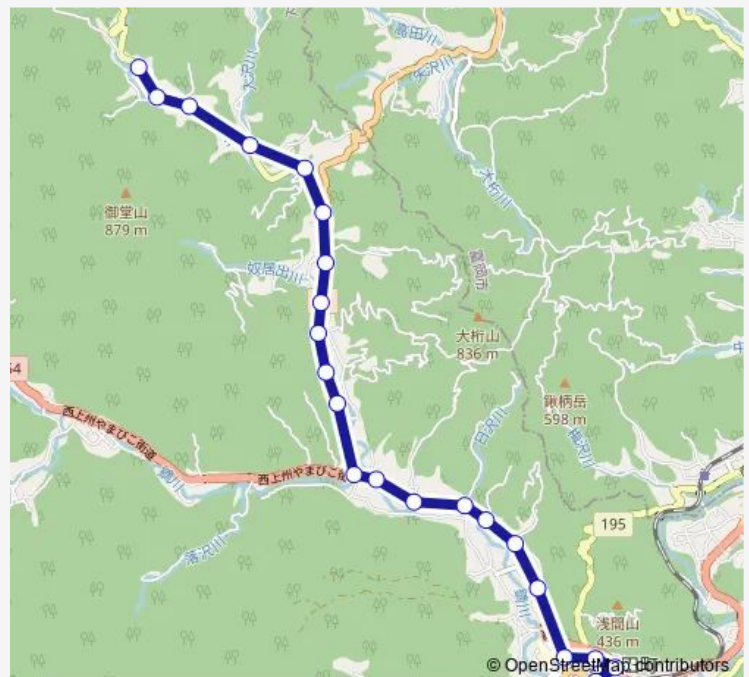

四ツ家上 — 下仁田駅

Monday	09:08-12:33
Tuesday	09:08-12:33
Wednesday	09:08-12:33
Thursday	09:08-12:33
Friday	09:08-12:33
Saturday	07:35-15:23
Sunday	07:35-15:23

Route info

Direction: 四ツ家上

Stops: 22

Trip Duration: 0 hour 24 min

■ しもにたバス 中之岳線

Direction

undefined — undefined

0 stops

[Open route schedule](#)

Route schedule

undefined — undefined

Monday	08:30-12:05
Tuesday	08:30-12:05
Wednesday	08:30-12:05
Thursday	08:30-12:05
Friday	08:30-12:05
Saturday	08:57-16:19
Sunday	08:57-16:19