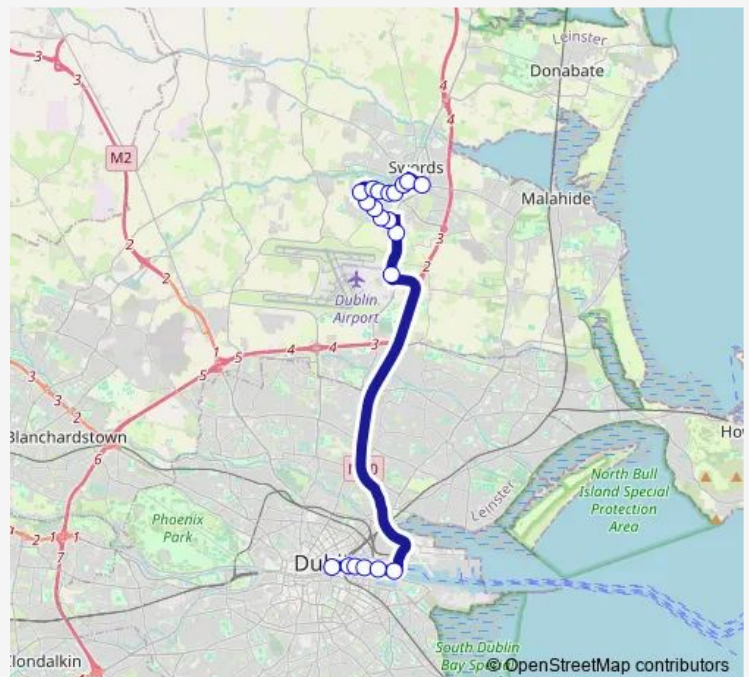

Swords Main Street

Swords Pavilions Sc

Route schedule

Eden Quay — Swords Pavilions Sc

Monday 16:10-19:00

Tuesday 16:10-19:00

Wednesday 16:10-19:00

Thursday 16:10-19:00

Friday 16:10-19:00

Saturday —

Sunday —

Route info

Direction: Eden Quay

Stops: 20

Trip Duration: 0 hour 32 min

505x — Dublin, Eden Quay - Malahide Road (Pavilions)