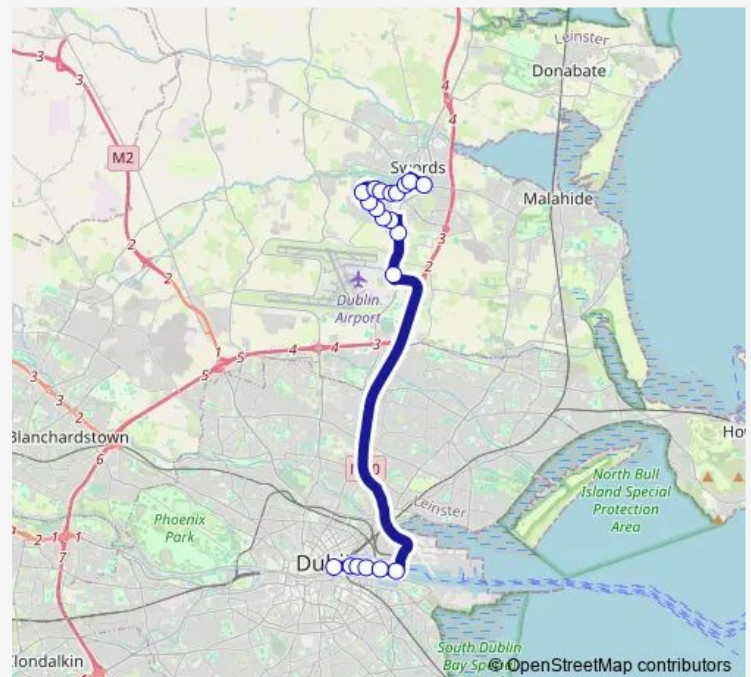

Swords Main Street

Swords Pavilions Sc

Route schedule

Eden Quay — Swords Pavilions Sc

Monday 16:10-19:00

Tuesday 16:10-19:00

Wednesday 16:10-19:00

Thursday 16:10-19:00

Friday 16:10-19:00

Saturday —

Sunday —

Route info

Direction: Eden Quay

Stops: 20

Trip Duration: 0 hour 32 min

505X — Dublin, Eden Quay - Malahide Road (Pavilions)