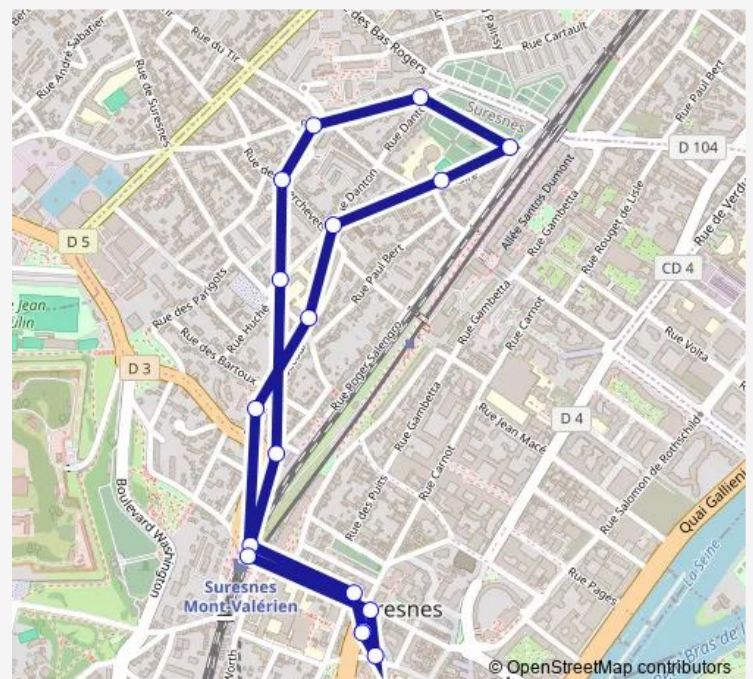

### Route schedule

General DE Gaulle — General DE Gaulle.

Monday	07:15-19:20
Tuesday	07:15-19:20
Wednesday	07:15-19:20
Thursday	07:15-19:20
Friday	07:15-19:20
Saturday	07:40-18:55
Sunday	—

### Route info

Direction: General DE Gaulle

Stops: 17

Trip Duration: 0 hour 18 min

## Direction

General DE Gaulle — General DE Gaulle.

17 stops

[Open route schedule](#)

General DE Gaulle

Mairie DE Suresnes

Gare DU Mont Valerien - Hopital Foch

Victor Hugo

### Route schedule

Place DE Stalingrad — Place DE Stalingrad.

Monday	—
Tuesday	—
Wednesday	—
Thursday	—
Friday	—
Saturday	—
Sunday	08:00-13:00