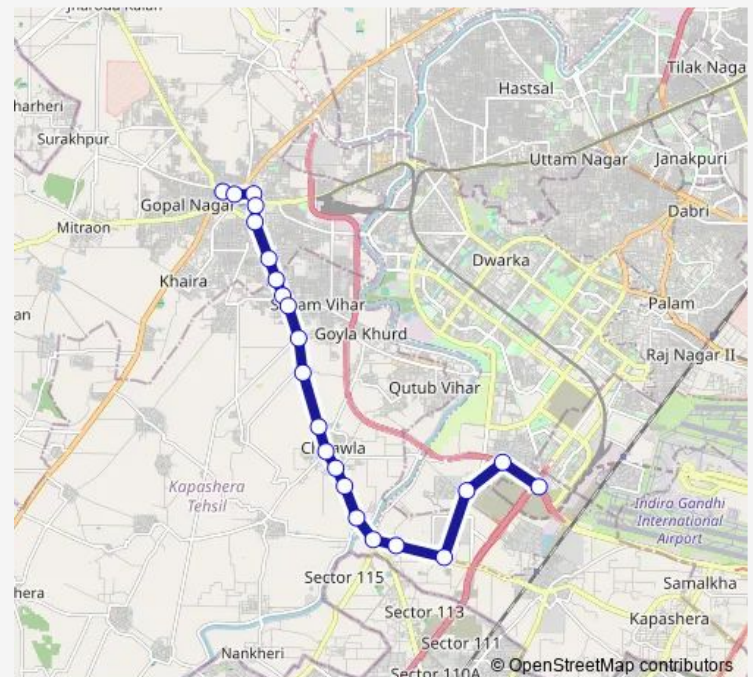

### Route schedule

Najafgarh Terminal — Dwarka Sec 22 Cluster Depot

Monday 20:12-20:22

Tuesday 20:12-20:22

Wednesday 20:12-20:22

Thursday 20:12-20:22

Friday 20:12-20:22

Saturday 20:12-20:22

### Route info

Direction: Najafgarh Terminal

Stops: 22

Trip Duration: 0 hour 57 min

701stldown

BusMaps

701stldown Bus time schedules and route maps are available in an offline PDF at [busmaps.com](https://busmaps.com). Use the [busmaps.com](https://busmaps.com) website to see live bus times, train schedule or subway schedule, and step-by-step directions for all public transit in New Delhi