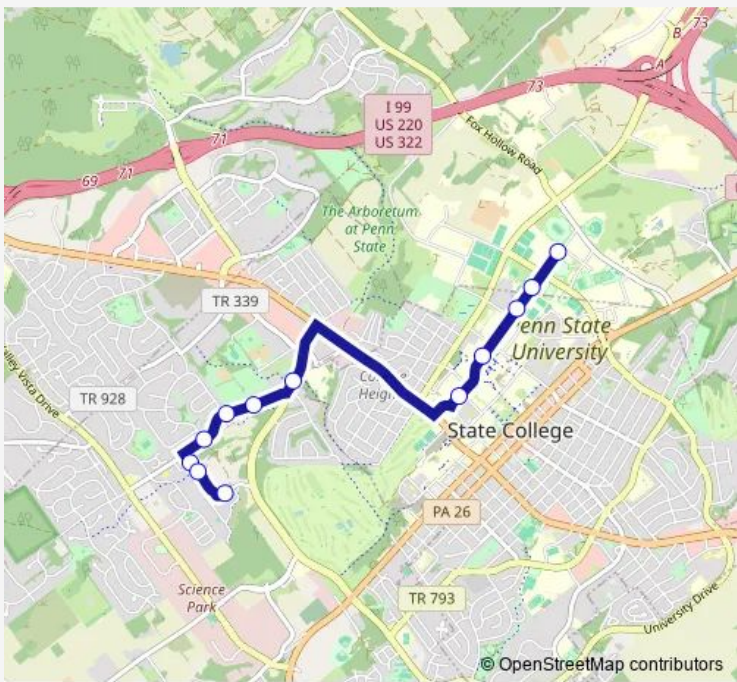

Bus WE Havershire Exp

[Go to website](#)

Direction
 Curtin Rd at Stadium West Parking Lot — Havershire Blvd. at The Heights
 12 stops
[Open route schedule](#)

- Curtin Rd at Stadium West Parking Lot
- Curtin Rd at the Intramural Building
- East Halls at Curtin Hall
- Curtin Rd at Visual Arts Building
- Pattee Transit Center Westbound
- Blue Course Dr at Blue Course Commons
- 1381 Circleville Road
- Circleville Rd at E Park Hills Ave
- Circleville Rd at W Park Hills Ave
- Havershire Blvd. at Rushcliff (Inbound)
- Havershire Blvd. at Northwick (Inbound)
- Havershire Blvd. at The Heights

Route schedule
 Curtin Rd at Stadium West Parking Lot — Havershire Blvd. at The Heights

Monday	07:30-18:50
Tuesday	07:30-18:50
Wednesday	07:30-18:50
Thursday	07:30-18:50
Friday	07:30-18:50
Saturday	—
Sunday	—

Route info
 Direction: Curtin Rd at Stadium West Parking Lot
 Stops: 12
 Trip Duration: 0 hour 20 min

Direction

Havershire Blvd. at The Heights — Pattee Transit Center Eastbound

3 stops

[Open route schedule](#)

Wednesday 07:12-18:32

Thursday 07:12-18:32

Friday 07:12-18:32

Saturday —

Sunday —

Route info

Direction: Havershire Blvd. at The Heights

Stops: 3