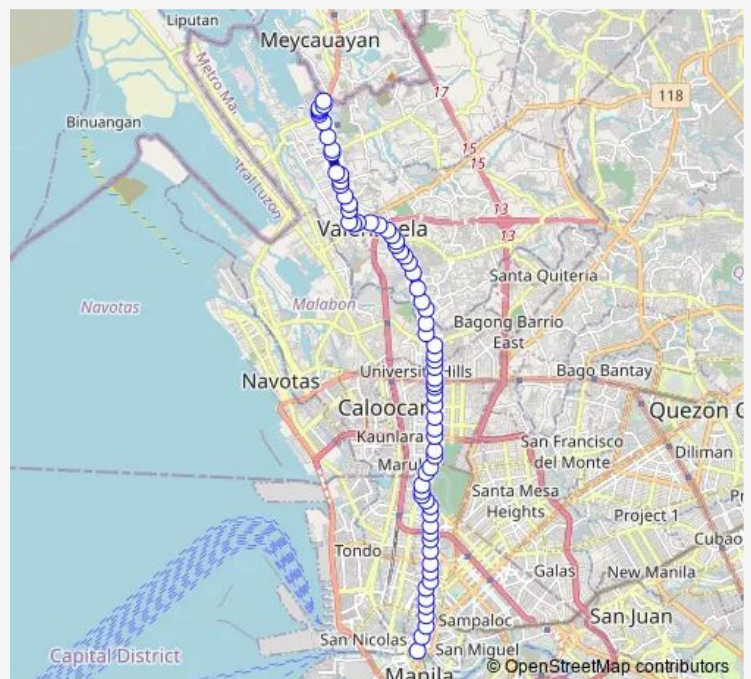

Department of Health, Razal Avenue, Manila

Light Rail Transportation 1, Manila

Light Rail Transportation 1, Manila

Light Rail Transportation / New Antipolo, Quezon City

Cavite, Quezon City

Light Rail Transit Line / Bulacan Intersection, Quezon City

Rizal Avenue near Aurora Blvd Interstion, Quezon City

Rizal Avenue, Quezon City

Rizal Avenue / Mt Samat Intersection, Quezon City

Rizal Avenue / Jose Abad Santos Avenue Interchange, Caloocan City

Route schedule

Mcarthur Bridge , Manila — C.P. Enerton Fuel Station, Macarthur Highway, Valenzuela City, Philippines

Monday	00:00
Tuesday	00:00
Wednesday	00:00
Thursday	00:00
Friday	00:00
Saturday	00:00
Sunday	00:00

Route info

Direction: Mcarthur Bridge , Manila

Stops: 71

Trip Duration: 1 hour 16 min

■ Malanday-Sta Cruz

P. Sevilla Street / 2th Avenue West Intersection, Caloocan City

LRT Papa Station, Rizal Avenue, Caloocan City

Rizal Avenue / Road 1 Intersection, Caloocan City