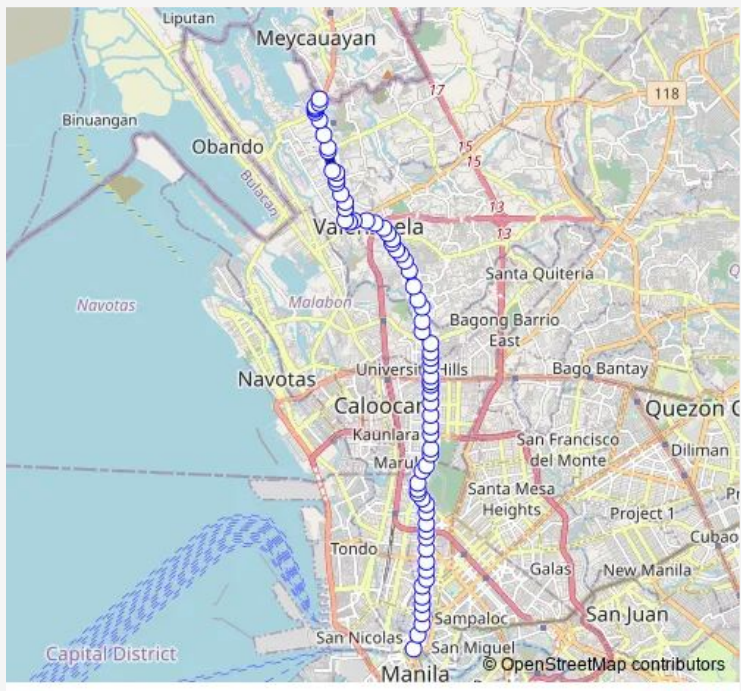

Bus Malanday-Sta Cruz

[Go to website](#)

**Direction**  
 Mcarthur Bridge , Manila — C.P. Enerton Fuel Station,  
 Macarthur Highway, Valenzuela City, Philippines

71 stops

[Open route schedule](#)

- Mcarthur Bridge , Manila
- Rizal Avenue, Manila
- Rizal Avenue, Manila
- Valariano Fugoso, Manila
- Valariano Fugoso, Manila
- Valariano Fugoso, Manila
- Rizal Avenue, Manila
- Rizal Avenue, Manila
- Jose R. Reyes Memorial Medical Center, Rizal Avenue,  
 Manila
- Department of Health, Razal Avenue, Manila
- Light Rail Transportation 1, Manila
- Light Rail Transportation 1, Manila
- Light Rail Transportation / New Antipolo, Quezon City
- Cavite, Quezon City
- Light Rail Transit Line / Bulacan Intersection, Quezon City
- Rizal Avenue near Aurora Blvd Interstion, Quezon City
- Rizal Avenue, Quezon City
- Rizal Avenue / Mt Samat Intersection, Quezon City
- Rizal Avenue / Jose Abad Santos Avenue Interchange,  
 Caloocan City

Route schedule

Mcarthur Bridge , Manila — C.P. Enerton Fuel Station,  
 Macarthur Highway, Valenzuela City, Philippines

|           |       |
|-----------|-------|
| Monday    | 00:00 |
| Tuesday   | 00:00 |
| Wednesday | 00:00 |
| Thursday  | 00:00 |
| Friday    | 00:00 |
| Saturday  | 00:00 |
| Sunday    | 00:00 |

**Route info**

Direction: Mcarthur Bridge , Manila

Stops: 71

Trip Duration: 1 hour 16 min

■ Malanday-Sta Cruz **BusMaps**

P. Sevilla Street / 2th Avenue West Intersection, Caloocan City

LRT Papa Station, Rizal Avenue, Caloocan City