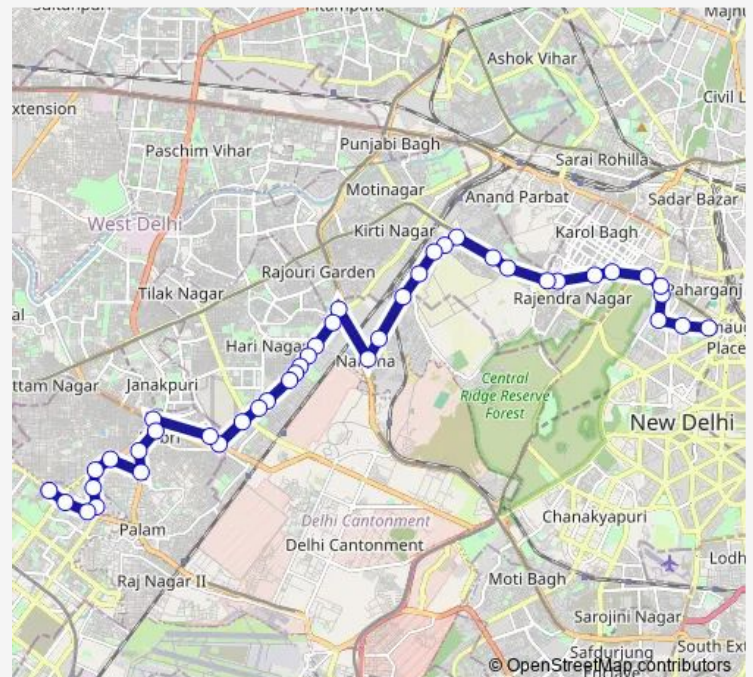

### Route schedule

Shivaji Stadium Terminal — Madhu Vihar

Monday 07:52-19:52

Tuesday 07:52-19:52

Wednesday 07:52-19:52

Thursday 07:52-19:52

Friday 07:52-19:52

Saturday 07:52-19:52

Sunday 07:52-19:52

### Route info

Direction: Shivaji Stadium Terminal

Stops: 42

Trip Duration: 1 hour 28 min

803up

BusMaps

Metal Forging

BE Block Hari Nagar / ESI Dispensary