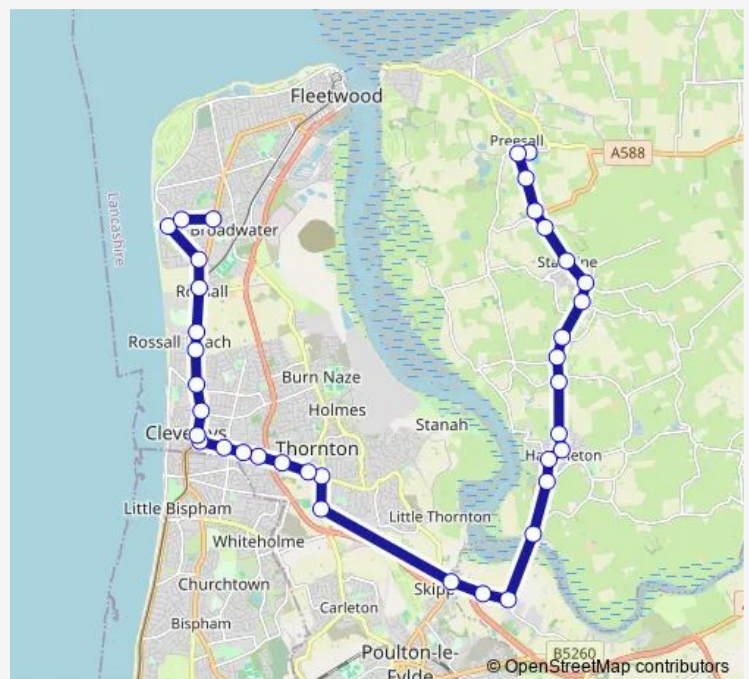

Bus 526 Fleetwood Broadway / Larkholme Parade - Preesall ST Aidans CETC

[Go to website](#)

Direction

Larkholme Lane — St Aidan's CETC

34 stops

[Open route schedule](#)

- Larkholme Lane
- Larkholme Shops
- Marine Park
- The Strand
- South Strand
- Rossall Lane
- Westbourne Road
- Waygate
- Rossall Gardens
- Beach Road
- Rough Lea Road
- Victoria Square
- Victoria Hotel
- Merlyn Road
- Morrisons
- Meadows Avenue
- Sports Centre
- Four Lane Ends
- Neville Drive
- Wyre Hotel
- Leonard Place

Route schedule

Larkholme Lane — St Aidan's CETC

Monday	07:35
Tuesday	07:35
Wednesday	07:35
Thursday	07:35
Friday	07:35
Saturday	—
Sunday	—

Route info

Direction: Larkholme Lane

Stops: 34

Trip Duration: 0 hour 50 min

■ 526 — Fleetwood Broadway / Larkholme Parade - Preesall ST Aidans CETC

Shard Road

Mains Lane

Shard Bridge Inn

Green Meadow Lane

Shovels Inn

Ryecroft Corner

Rydal Road

Thursday 15:10

Friday 15:10

Saturday —

Sunday —

Route info

Direction: St Aidan's CETC

Stops: 38

Trip Duration: 0 hour 38 min