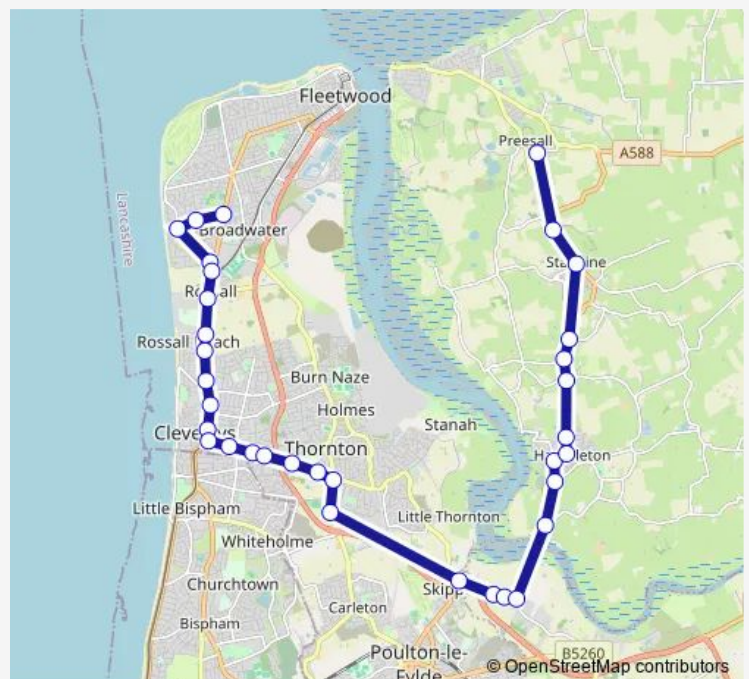

### Direction

Larkholme Lane — St Aidan's CETC

34 stops

[Open route schedule](#)

- Larkholme Lane
- Larkholme Shops
- Marine Park
- The Strand
- South Strand
- Rossall Lane
- Westbourne Road
- Waygate
- Rossall Gardens
- Beach Road
- Rough Lea Road
- Victoria Square
- Victoria Hotel
- Merlyn Road
- Morrisons
- Meadows Avenue
- Sports Centre
- Four Lane Ends
- Neville Drive
- Wyre Hotel
- Leonard Place

### Route schedule

Larkholme Lane — St Aidan's CETC

Monday	07:35
Tuesday	07:35
Wednesday	07:35
Thursday	07:35
Friday	07:35
Saturday	—
Sunday	—

### Route info

Direction: Larkholme Lane

Stops: 34

Trip Duration: 0 hour 50 min

■ 526 — Fleetwood Broadway / Larkholme Parade - Preesall ST Aidans CETC

Shard Road

Mains Lane

Shard Bridge Inn

## Route info

Direction: St Aidan's CETC

Stops: 38

Trip Duration: 0 hour 38 min

Victoria Hotel

Victoria Square

Victoria Square

Library