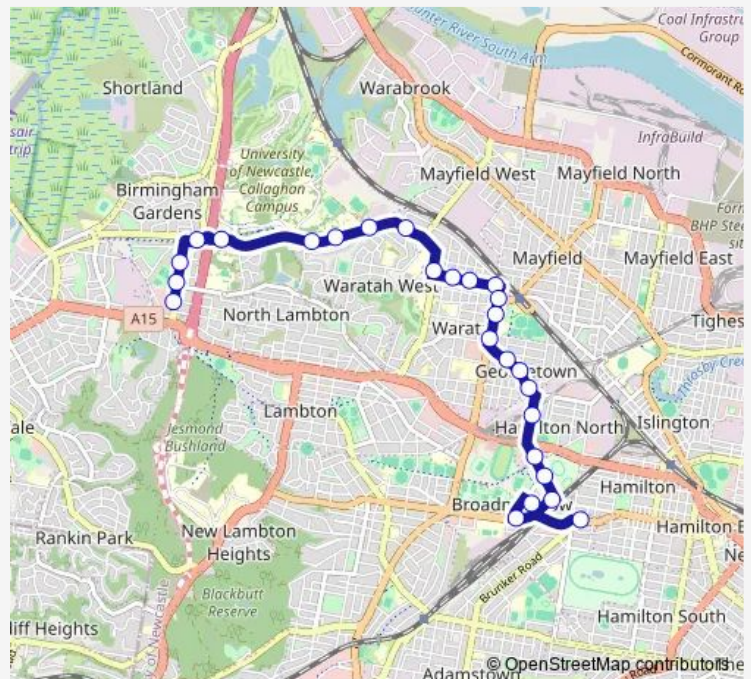

School Bus 526 Jesmond to Broadmeadow via Waratah and Georgetown

[Go to website](#)

Direction

Stockland Jesmond, Blue Gum Rd — Belford St At Torpey Pl

26 stops

[Open route schedule](#)

- Stockland Jesmond, Blue Gum Rd
- Heaton Park, Blue Gum Rd
- Blue Gum Rd Before Goodwin St
- University Dr After Blue Gum Rd
- The University Of Newcastle, University Dr
- University Of Newcastle Eastern Entrance, University Dr
- University Dr Opp Kimian Av
- University Dr Opp International Christian Church
- Lorna St Opp Angus Av
- Edith St Opp Calvary Mater Newcastle
- Platt St Opp Corpus Christi Primary School
- Platt St At Grove St
- Platt St At Prince St
- Turton Rd Before Station St
- Callaghan College Waratah Technology Campus, Turton Rd
- Turton Rd Before Georgetown Rd
- Georgetown Rd At Moate St
- Georgetown Rd At Hunter St
- Georgetown Rd Opp Christo Rd
- Broadmeadow Rd At Boreas Rd

Route schedule

Stockland Jesmond, Blue Gum Rd — Belford St At Torpey Pl

Monday	14:49
Tuesday	14:49
Wednesday	14:49
Thursday	14:49
Friday	14:49
Saturday	—
Sunday	—

Route info

Direction: Stockland Jesmond, Blue Gum Rd

Stops: 26

Trip Duration: 0 hour 18 min

526 — Jesmond to Broadmeadow via Waratah and Georgetown

Broadmeadow Rd At Jackson St

St Laurence O'Toole Church, Broadmeadow Rd

Broadmeadow Station, Brown Rd

Broadmeadow Basketball Stadium, Young Rd

Lambton Rd At Curley Rd

Belford St At Torpey Pl

526 School Bus time schedules and route maps are available in an offline PDF at busmaps.com. Use the busmaps.com website to see live bus times, train schedule or subway schedule, and step-by-step directions for all public transit in Newcastle