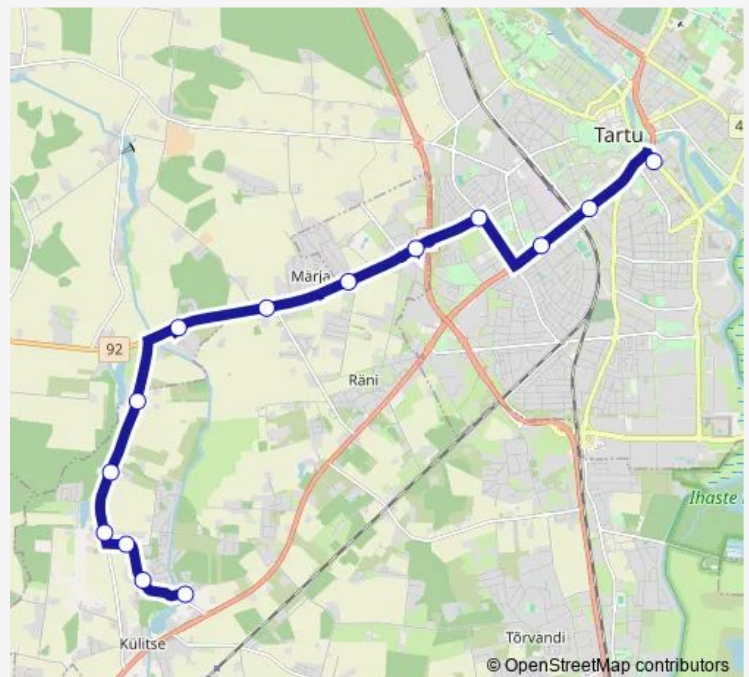

## Route schedule

Külitse järve — Soola li

Monday	06:30
Tuesday	06:30
Wednesday	06:30
Thursday	06:30
Friday	06:30
Saturday	—
Sunday	—

## Route info

Direction: Külitse järve

Stops: 14

Trip Duration: 0 hour 25 min

526 Bus time schedules and route maps are available in an offline PDF at [busmaps.com](https://busmaps.com). Use the [busmaps.com](https://busmaps.com) website to see live bus times, train schedule or subway schedule, and step-by-step directions for all public transit in Tartu