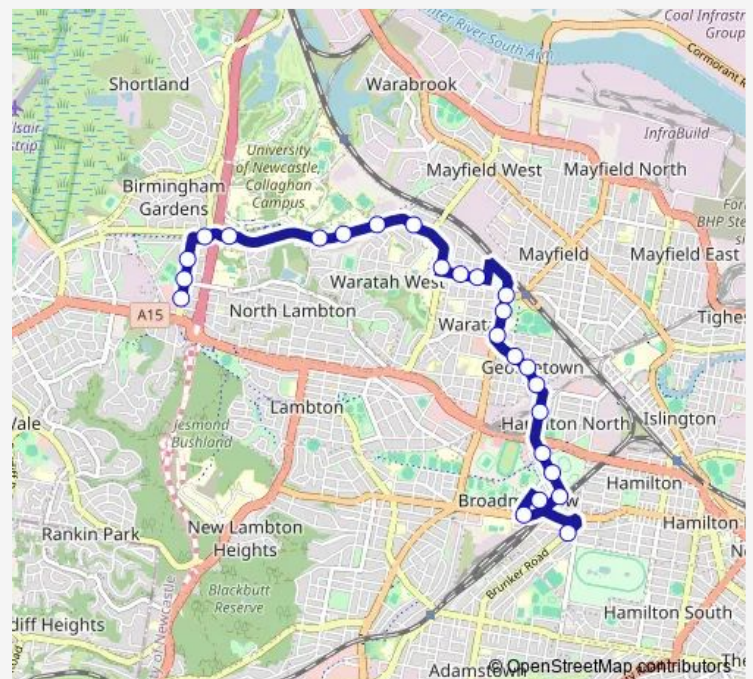

Stockland Jesmond, Blue Gum Rd — Bruncker Rd At Korea St

Monday 14:49

Tuesday 14:49

Wednesday 14:49

Thursday 14:49

Friday 14:49

Saturday —

Sunday —

Route info

Direction: Stockland Jesmond, Blue Gum Rd

Stops: 26

Trip Duration: 0 hour 24 min

526 — Jesmond to Broadmeadow via Waratah and Georgetown

Broadmeadow Rd At Jackson St

St Laurence O'Toole Church, Broadmeadow Rd

Broadmeadow Station, Brown Rd

Broadmeadow Basketball Stadium, Young Rd

Lambton Rd At Curley Rd

Brunker Rd At Koree St

526 School Bus time schedules and route maps are available in an offline PDF at busmaps.com. Use the busmaps.com website to see live bus times, train schedule or subway schedule, and step-by-step directions for all public transit in Newcastle