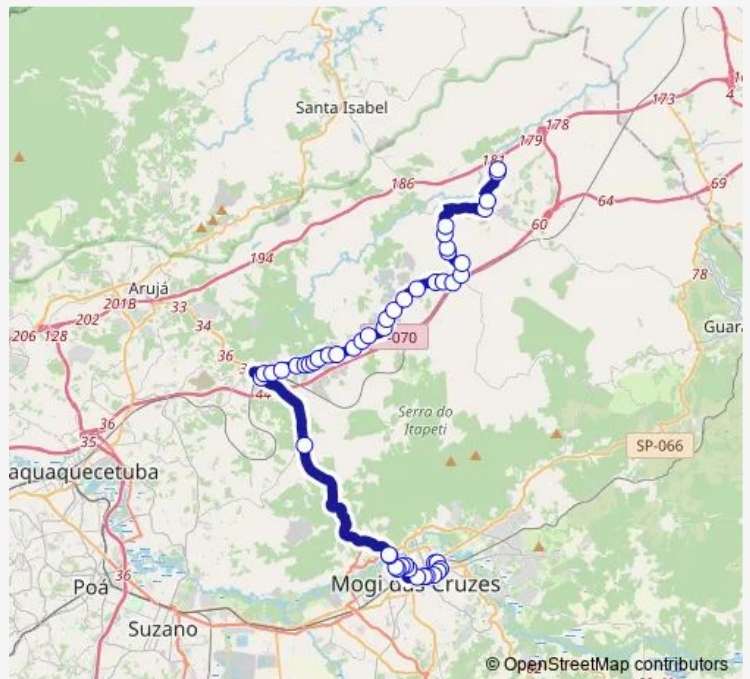

Avenida Francisco Rodrigues Filho 1500 — Av. America 160 - Chacaras Guanabara Guararema - SP 08779-700 Brasil

Monday	17:30
Tuesday	17:30
Wednesday	17:30
Thursday	17:30
Friday	17:30
Saturday	—
Sunday	—

Route info

Direction: Avenida Francisco Rodrigues Filho 1500

Stops: 48

Trip Duration: 1 hour 30 min

526 — Guararema (Chacara Guanabara) - Mogi DAS Cruzes (Terminal Rodoviario Geraldo Scavone)

SP-088 626 - Vila Mogilar Mogi das Cruzes - SP
08773-000 Brasil