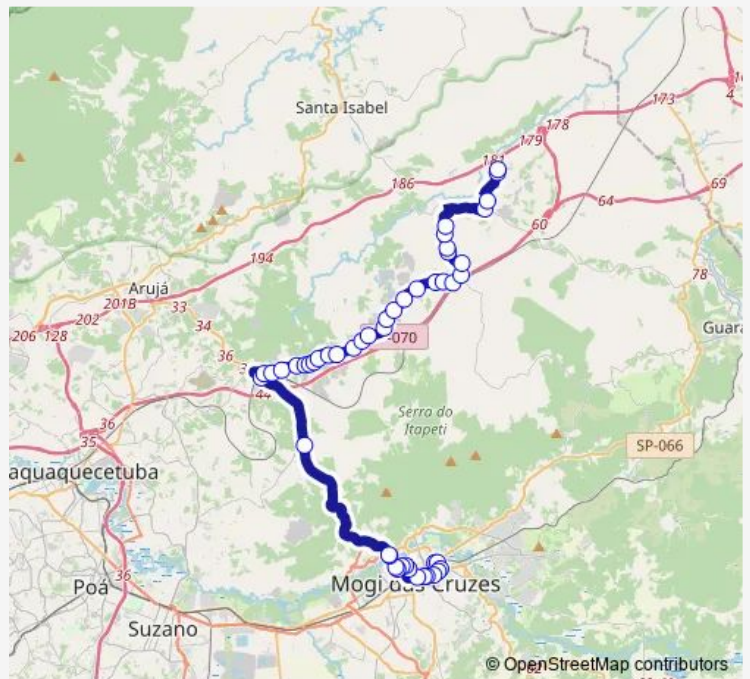

Avenida Francisco Rodrigues Filho 1500 — Av. America 160 - Chacaras Guanabara Guararema - SP 08779-700 Brasil

Monday	17:30
Tuesday	17:30
Wednesday	17:30
Thursday	17:30
Friday	17:30
Saturday	—
Sunday	—

Route info

Direction: Avenida Francisco Rodrigues Filho 1500

Stops: 48

Trip Duration: 1 hour 30 min

526 — Guararema (Chacara Guanabara) - Mogi DAS Cruzes (Terminal Rodoviario Geraldo Scavone)

SP-088 626 - Vila Mogilar Mogi das Cruzes - SP
08773-000 Brasil