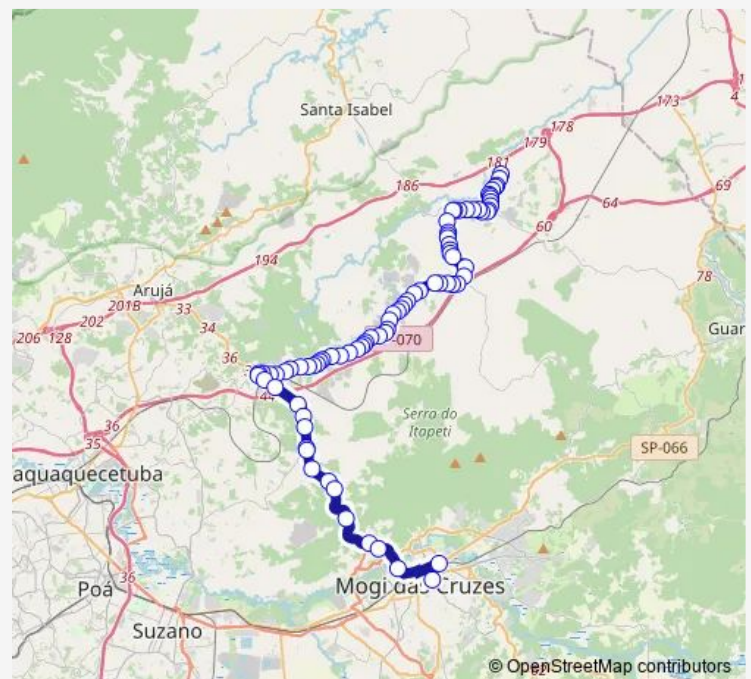

Bus 526 Guararema (Chacara Guanabara) / Mogi das Cruzes (Terminal Rodoviario Geraldo Scavone)

[Go to website](#)

Direction

Avenida América, 686 — Avenida Francisco Rodrigues Filho, 1500

82 stops

[Open route schedule](#)

Monday 04:45-19:30

Tuesday 04:45-19:30

Wednesday 04:45-19:30

Thursday 04:45-19:30

Friday 04:45-19:30

Saturday 07:40-19:30

Sunday —

Route info

Direction: Avenida América, 686

Stops: 82

Trip Duration: 1 hour 19 min

■ 526 — Guararema (Chacara Guanabara) / Mogi das Cruzes (Terminal Rodoviario Geraldo Scavone)

Estrada Municipal São Bento do Lambari, 980

Thursday 06:00-17:25

Friday 06:00-17:25

Saturday 06:00-17:25

Sunday —

Route info

Direction: Avenida Francisco Rodrigues Filho, 1500

Stops: 88

Trip Duration: 1 hour 19 min