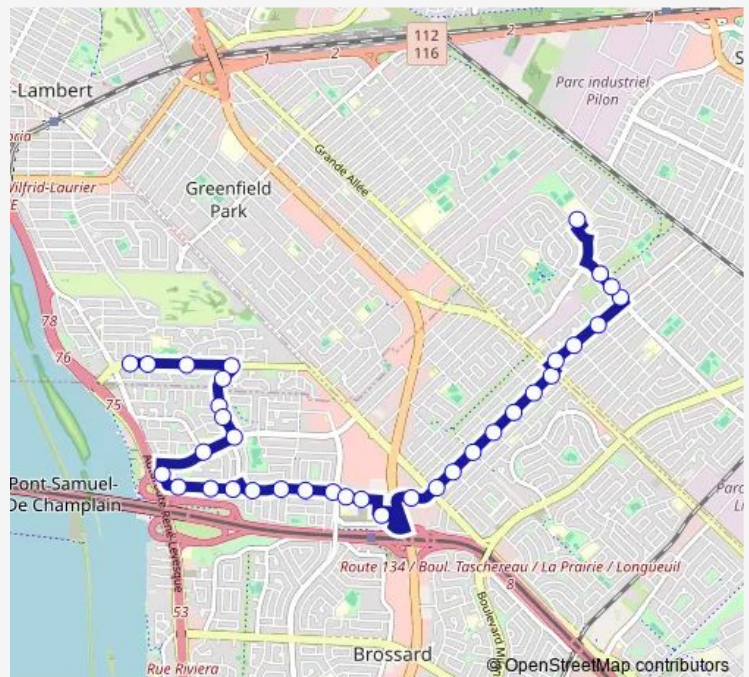

1805 Panama

Terminus Panama

6400 Auteuil

**Route schedule**

Simard / de Gascogne — École Centennial High School

Monday 08:57-08:58

Tuesday 08:57-08:58

Wednesday 08:57-08:58

Thursday 08:57-08:58

Friday 08:57-08:58

Saturday —

Sunday —

**Route info**

Direction: Simard / de Gascogne

Stops: 35

Trip Duration: 0 hour 27 min

## Route info

Direction: École Centennial High School

Stops: 37

Trip Duration: 0 hour 30 min

Van Dyck / pl. Vimy

Van Dyck / Provencher

Provencher / pl. Valiquette

Provencher / Victor-Hugo