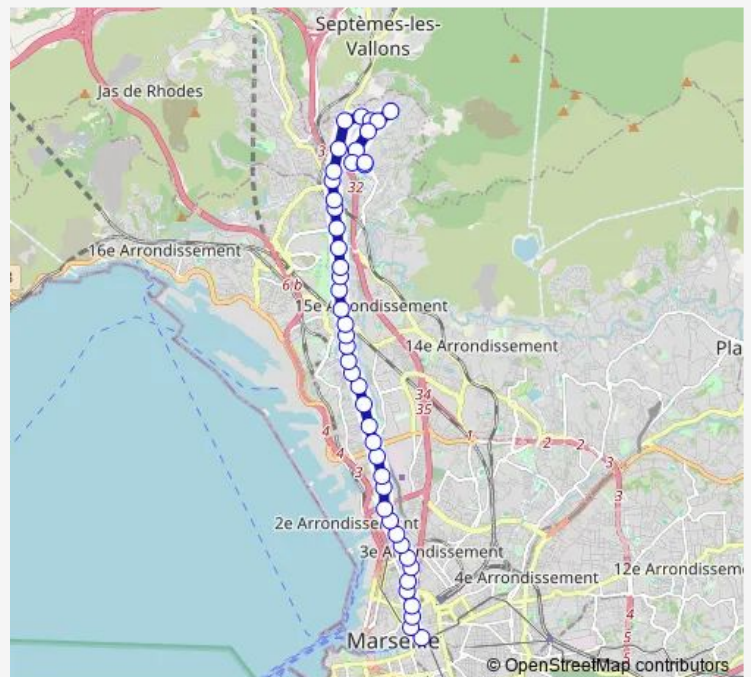

Thursday 21:25-00:45⁺¹

Friday 21:25-00:45⁺¹

Saturday 21:25-00:45⁺¹

Sunday 21:25-00:45⁺¹

Route info

Direction: Canebière Bourse

Stops: 45

Trip Duration: 0 hour 30 min

■ 526 — Canebière Bourse - Hôpital Nord

St Louis Susini

St Louis

St Louis Camau

Résidence St Louis

Cité La Viste

La Viste Hanoi

La Viste

La Viste Scierie

Collège Jean Moulin

Gare de St Antoine

St Antoine Village

St Antoine Collet

St Antoine Mairie

Les Fabrettes

Notre Dame Limite