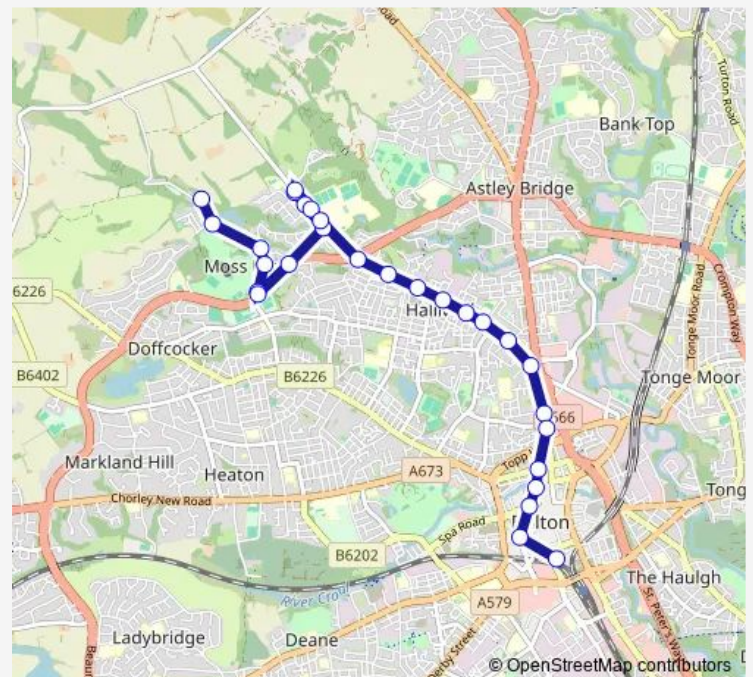

Wolfenden Street

Stewart Street

Adisham Drive

Route schedule

Barrow Bridge Terminus — Bolton Interchange

Monday 05:57-22:42

Tuesday 05:57-22:42

Wednesday 05:57-22:42

Thursday 05:57-22:42

Friday 05:57-22:42

Saturday 07:01-22:42

Sunday 10:37-20:37

Route info

Direction: Barrow Bridge Terminus

Stops: 28

Trip Duration: 0 hour 28 min

Direction

Bolton Interchange — Barrow Bridge Terminus

27 stops

[Open route schedule](#)

Bolton Interchange

Wood Street

Market Place

Prince Street

Tuesday 06:20-22:18

Wednesday 06:20-22:18

Thursday 06:20-22:18

Friday 06:20-22:18

Saturday 07:30-22:18

Sunday 10:13-20:13

Route info

Direction: Bolton Interchange