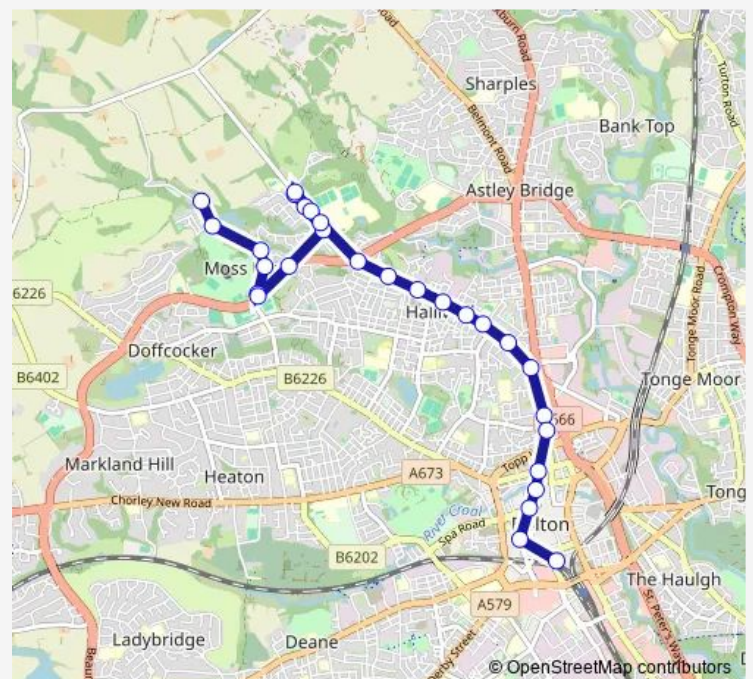

Wolfenden Street

Stewart Street

Adisham Drive

Route schedule

Barrow Bridge Terminus — Bolton Interchange

Monday 05:57-22:42

Tuesday 05:57-22:42

Wednesday 05:57-22:42

Thursday 05:57-22:42

Friday 05:57-22:42

Saturday 07:01-22:42

Sunday 10:37-20:37

Route info

Direction: Barrow Bridge Terminus

Stops: 28

Trip Duration: 0 hour 22 min

Direction

Bolton Interchange — Barrow Bridge Terminus

27 stops

[Open route schedule](#)

Bolton Interchange

Wood Street

Market Place

Prince Street

Tuesday 06:20-22:18

Wednesday 06:20-22:18

Thursday 06:20-22:18

Friday 06:20-22:18

Saturday 07:30-22:18

Sunday 10:13-20:13

Route info

Direction: Bolton Interchange