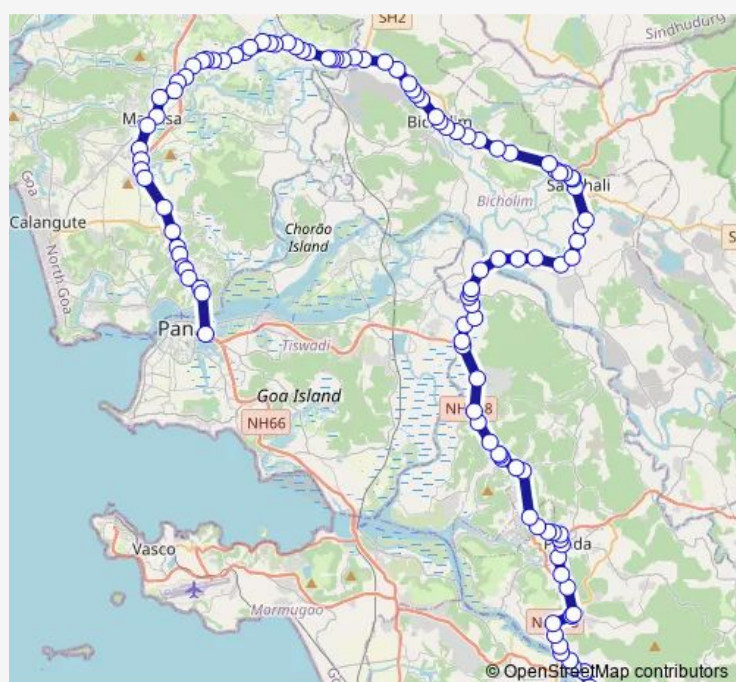

Bus PNJ103 Panaji - Rite Colage

[Go to website](#)

Direction

Rayeshwar College of Engineering — Panaji KTC Bus Stand

113 stops

[Open route schedule](#)

Rayeshwar College of Engineering

Shiroda KTC Bus Stand

RIT College Stop

Baikade

Ayurvedic College

Vazem

Tarvale

Old Borim Bridge

Maternity Hospital Stop

Borim Bridge

Borim

Saibaba Temple

Bori Sanquar

Kalmamal

Top Cola

Cona Stop

Dhavli

Ponda Tisk

Old Bus Stand Ponda

Ponda Fire Station

Ponda RTO Office

Route schedule

Rayeshwar College of Engineering — Panaji KTC Bus Stand

Monday 17:00

Tuesday 17:00

Wednesday 17:00

Thursday 17:00

Friday 17:00

Saturday 17:00

Sunday 17:00

Route info

Direction: Rayeshwar College of Engineering

Stops: 113

Trip Duration: 3 hour 30 min

PNJ103 — Panaji - Rite Colage