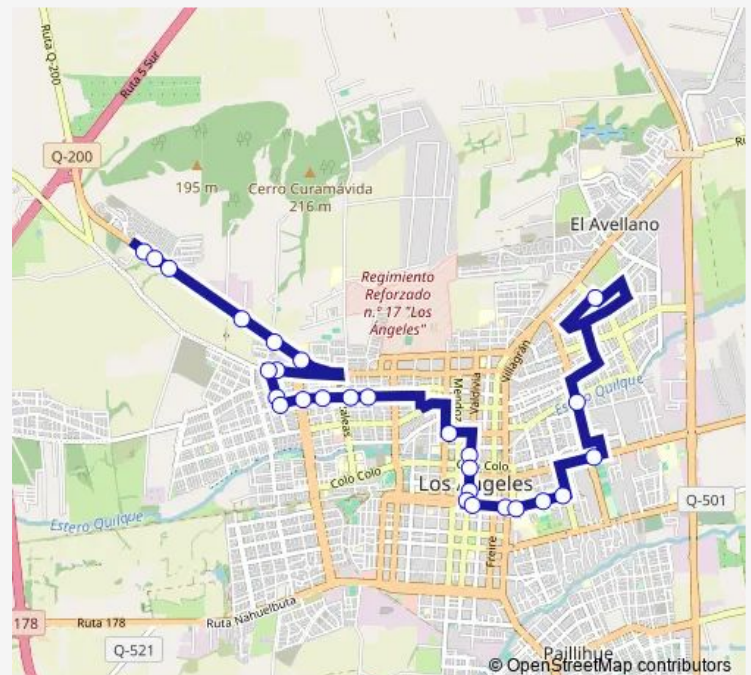

Bombero Fco. Rioseco / Las Azaleas

Bombero Fco. Rioseco / Los Girasoles

Bombero Fco. Rioseco / San Luis

Tucapel / Arcilla

Valdivia / Colo Colo

Valdivia / Lautaro

Valdivia / Ricardo Vicuna

Valdivia / Avenida Ricardo Vicuna Sur

Ricardo Vicuna / Bernado O Higgins

Ricardo Vicuna / Los Carrera

Route schedule

Maria Dolores / Maria Dolores — Oriente / Genova

Monday 07:45-19:39

Tuesday 07:45-19:39

Wednesday 07:45-19:39

Thursday 07:45-19:39

Friday 07:45-19:39

Saturday 07:45-19:39

Sunday 07:45-19:39

Route info

Direction: Maria Dolores / Maria Dolores

Stops: 27

Trip Duration: 0 hour 34 min

Ricardo Vicuna / Mario Barrauto

Ricardo Vicuna / Francisco de Aguirre

Ricardo Vicuna / Balmaceda

Alemania / Genaro Reyes

Guillermo Marconi / Cost Quilque Norte

Oriente / Genova

C23_I Bus time schedules and route maps are available in an offline PDF at busmaps.com. Use the busmaps.com website to see live bus times, train schedule or subway schedule, and step-by-step directions for all public transit in Los Angeles