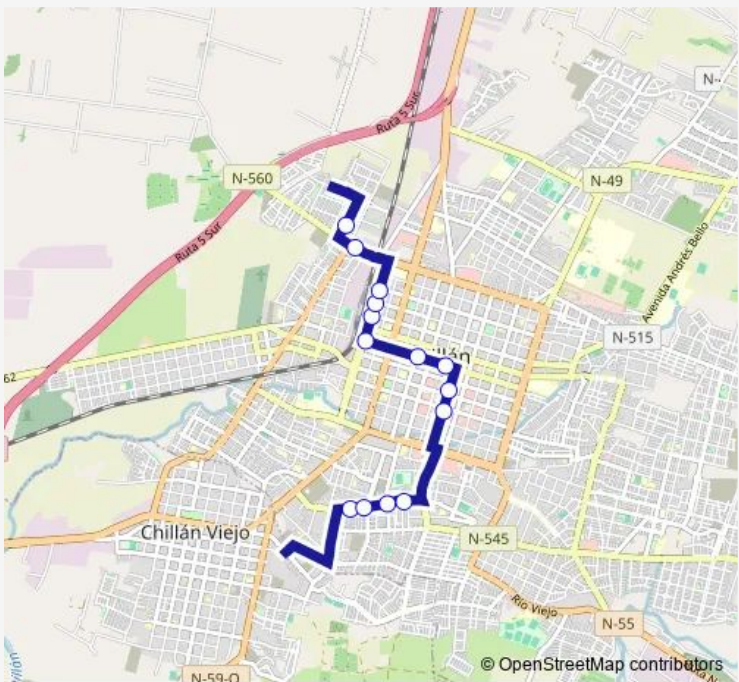

[Go to website](#)

Direction
 Rosauro Acuna / LOS Pellines — SAN Cristobal / Pasaje 2

14 stops

[Open route schedule](#)

- Rosauro Acuna / LOS Pellines
- Rosauro Acuna / Palermo
- Rosauro Acuna / Pedro Aguirre Cerda
- Rosauro Acuna / Santa Maria
- 5 DE Abril / Arturo Prat
- 5 DE Abril / EL Roble
- Constitucion / Arauco
- Constitucion / Carrera
- Constitucion / Av. Brasil
- Av. Brasil / Bulnes
- Av. Brasil / Vega DE Saldias
- Av. Brasil / Gamero
- Parque Lantano / Avda. Ruiz DE Gamboa
- SAN Cristobal / Pasaje 2

Route schedule

Rosauro Acuna / LOS Pellines — SAN Cristobal / Pasaje 2

Monday	07:18-21:28
Tuesday	07:18-21:28
Wednesday	07:18-21:28
Thursday	07:18-21:28
Friday	07:18-21:28
Saturday	07:18-21:28
Sunday	07:18-21:28

Route info

Direction: Rosauro Acuna / LOS Pellines

Stops: 14

Trip Duration: 0 hour 15 min

C23_I Bus time schedules and route maps are available in an offline PDF at busmaps.com. Use the busmaps.com website to see live bus times, train schedule or subway schedule, and step-by-step directions for all public transit in Chillan

The schedule is provided in the local timezone. Times with "(+1)" indicate departures on the next day.

PDF file created on 2025-01-16

2024 BusMaps.com - All Rights Reserved