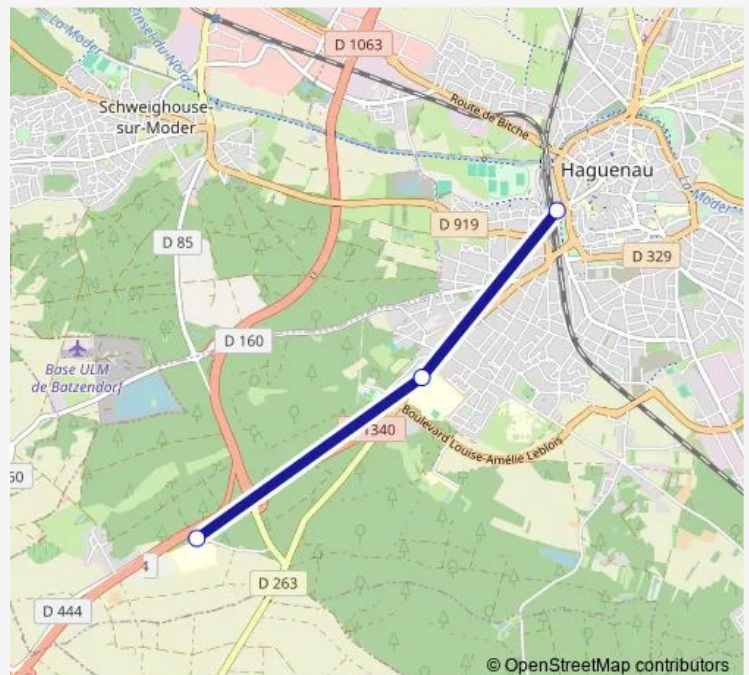

Direction

Centre de Harthouse — Gare SnCF de Haguenau

3 stops

[Open route schedule](#)

Centre de Harthouse

Cité Scolaire

Gare SnCF de Haguenau

Route schedule

Centre de Harthouse — Gare SnCF de Haguenau

Monday 12:10-17:37

Tuesday 12:10-17:37

Wednesday 12:10-17:37

Thursday 12:10-17:37

Friday 12:10-17:37

Saturday —

Sunday —

Route info

Direction: Centre de Harthouse

Stops: 3

Trip Duration: 0 hour 17 min

Direction

Gare Sncf de Haguenau — Centre de Harthouse

3 stops

[Open route schedule](#)

Thursday 07:36-13:15

Friday 07:36-13:15

Saturday —

Sunday —

Route info

Direction: Gare Sncf de Haguenau

Stops: 3

Trip Duration: 0 hour 12 min