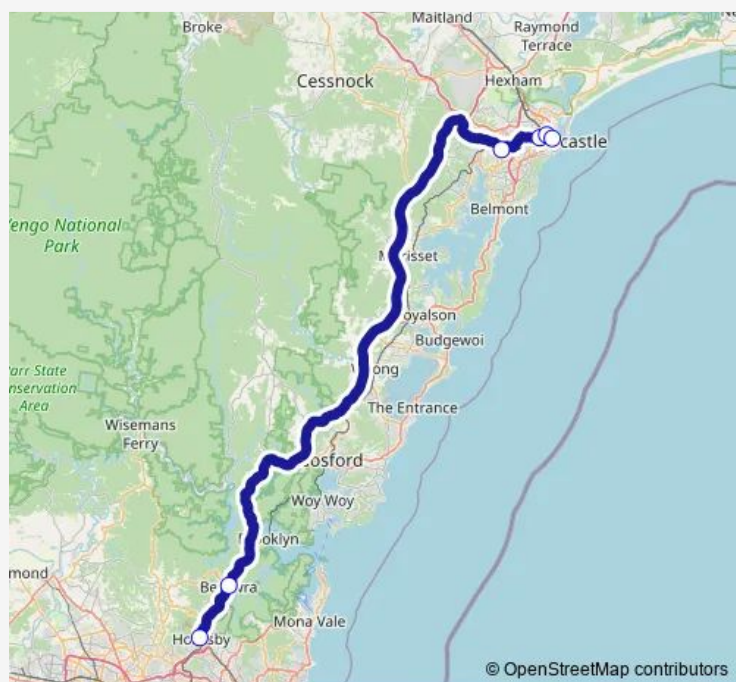

Rail Replacement Bus Service 36CN Hornsby, Berowra, Cardiff, Broadmeadow, then all to Newcastle

[Go to website](#)

Direction

Newcastle Interchange, Stand C — George St Opp Hornsby Station

6 stops

[Open route schedule](#)

Newcastle Interchange, Stand C

Hamilton Station, Beaumont St, Stand B

Broadmeadow Station, Graham Rd

Cardiff Station, Main Rd

Berowra Station, Pacific Hwy

George St Opp Hornsby Station

Route schedule

Newcastle Interchange, Stand C — George St Opp Hornsby Station

Monday —

Tuesday —

Wednesday —

Thursday —

Friday —

Saturday 02:07-22:07

Sunday 02:07-22:07

Route info

Direction: Newcastle Interchange, Stand C

Stops: 6

Trip Duration: 2 hour 3 min

Direction

Hornsby Station, George St — Newcastle Interchange, Stand B

6 stops

[Open route schedule](#)

Hornsby Station, George St