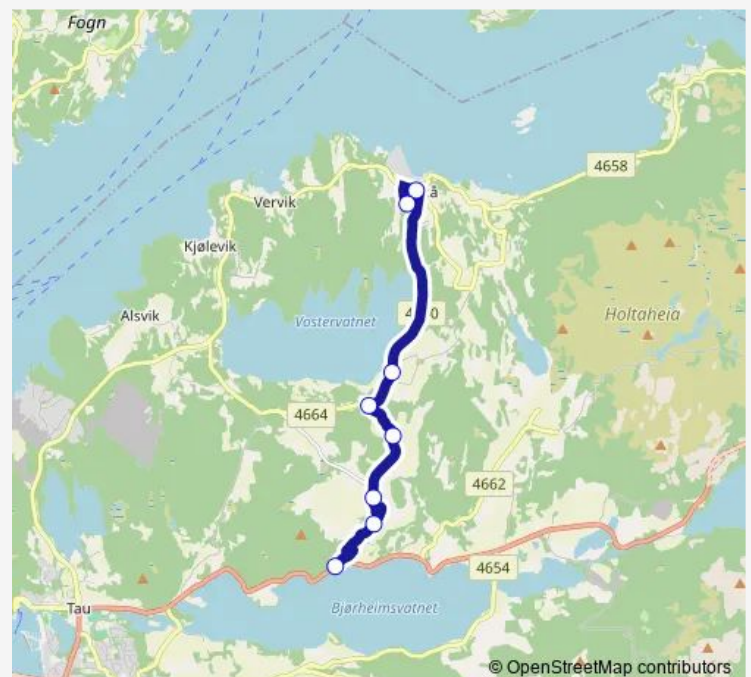

School Bus SK3010

[Go to website](#)

Direction

Vasstveit — Nordre Strand oppvekstsenter

8 stops

[Open route schedule](#)

Vasstveit

Meltveit

Heggheim

Lekvam

Vosterkrossen

Voster

Fiskåkrossen

Nordre Strand oppvekstsenter

Route schedule

Vasstveit — Nordre Strand oppvekstsenter

Monday 08:35

Tuesday 08:35

Wednesday 08:35

Thursday 08:35

Friday 08:35

Saturday —

Sunday —

Route info

Direction: Vasstveit

Stops: 8

Trip Duration: 0 hour 16 min

■ SK3010

BusMaps