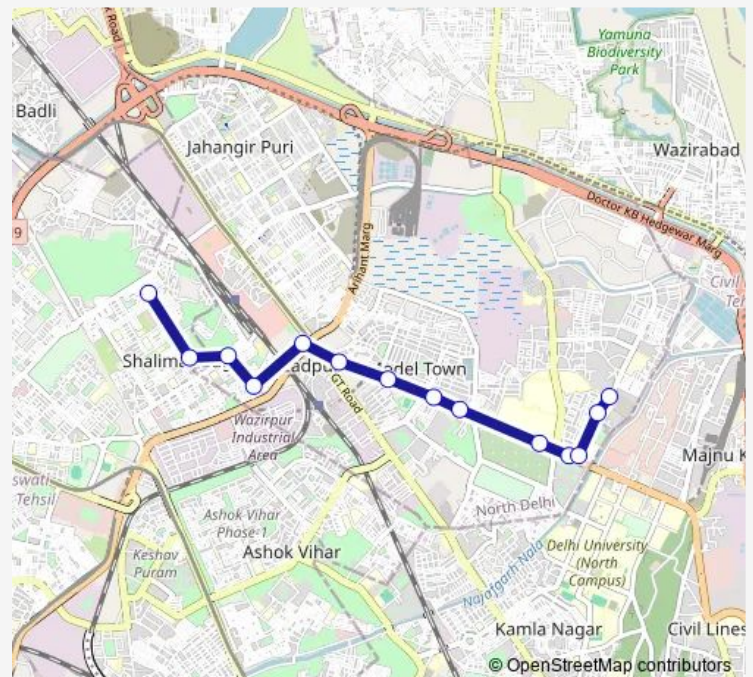

Wednesday 05:35-08:35

Thursday 05:35-08:35

Friday 05:35-08:35

Saturday 05:35-08:35

Sunday 05:35-08:35

Route info

Direction: Shalimar Bagh BH-Block

Stops: 14

Trip Duration: 0 hour 26 min

■ 160Istldown

BusMaps

160Istldown Bus time schedules and route maps are available in an offline PDF at busmaps.com. Use the busmaps.com website to see live bus times, train schedule or subway schedule, and step-by-step directions for all public transit in Delhi