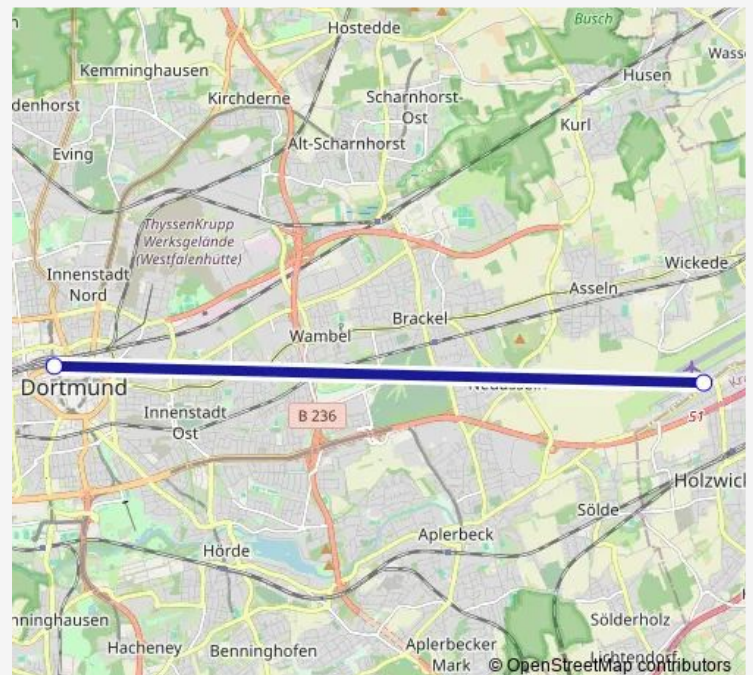

Bus AirportExpress

[Go to website](#)

Direction

Dortmund Hbf — Dortmund Airport

2 stops

[Open route schedule](#)

Dortmund Hbf

Dortmund Airport

Route schedule

Dortmund Hbf — Dortmund Airport

Monday	05:30-21:30
Tuesday	05:30-21:30
Wednesday	05:30-21:30
Thursday	05:30-21:30
Friday	05:30-21:30
Saturday	05:30-21:30
Sunday	05:30-21:30

Route info

Direction: Dortmund Hbf

Stops: 2

Trip Duration: 0 hour 22 min

 AirportExpress

 BusMaps

Direction

Dortmund Hbf — Dortmund Airport

2 stops

[Open route schedule](#)

Stops: 2

Trip Duration: 0 hour 22 min

Direction

Dortmund Airport — Dortmund Hbf

2 stops

[Open route schedule](#)

Dortmund Airport

Dortmund Hbf