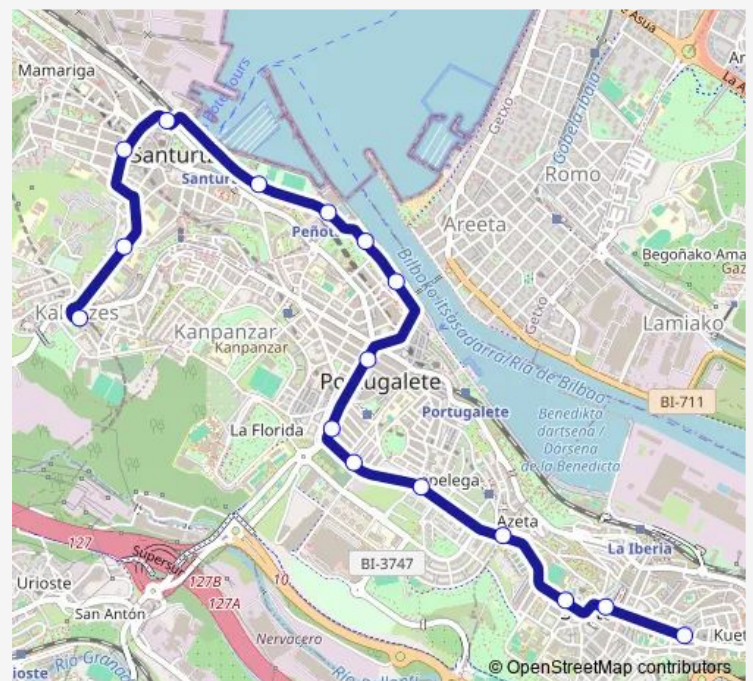

Kueto (Gran VÍA) (376) — Cabieces (443)

Monday 06:28-22:00

Tuesday 06:28-22:00

Wednesday 06:28-22:00

Thursday 06:28-22:00

Friday 06:28-22:00

Saturday 06:28-22:00

Sunday 06:28-22:00

Route info

Direction: Kueto (Gran VÍA) (376)

Stops: 16

Trip Duration: 0 hour 21 min

A3135 — Sestao-Cabieces

Direction

Cabieces (443) — Kueto (Gran VÍA) (376)

16 stops