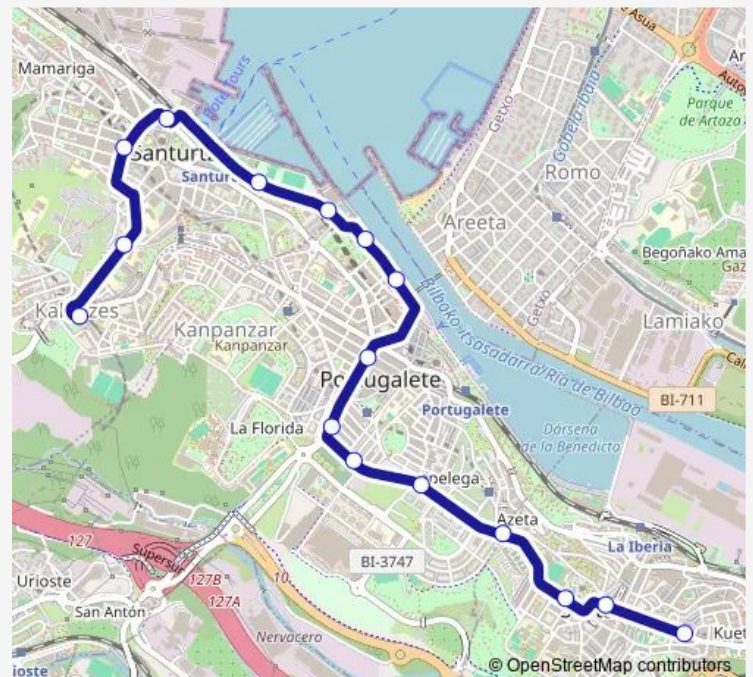

Kueto (Gran VÍA) (376) — Cabieces (443)

Monday 06:15-22:00

Tuesday 06:15-22:20

Wednesday 06:15-22:00

Thursday 06:15-22:20

Friday 06:15-22:20

Saturday 06:15-22:00

Sunday 06:15-22:20

Route info

Direction: Kueto (Gran VÍA) (376)

Stops: 16

Trip Duration: 0 hour 35 min

A3135 — Sestao-Cabieces

Direction

Cabieces (443) — Kueto (Gran VÍA) (376)

16 stops