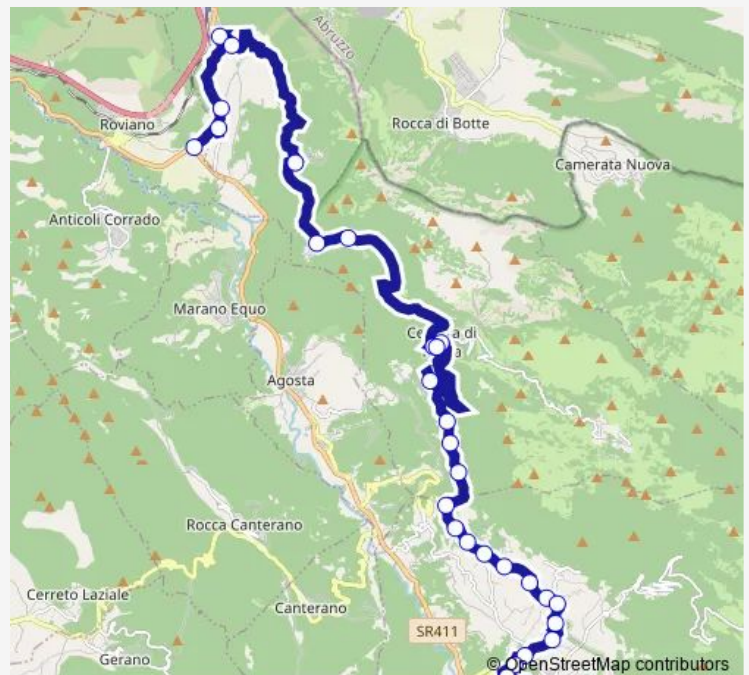

**Route schedule**

ROVIANO | Via Tiburtina Via Sublacense # f9004 — Subiaco | Piazza Falcone # f4782

Monday	06:55
Tuesday	06:55
Wednesday	06:55
Thursday	06:55
Friday	06:55
Saturday	07:00
Sunday	—

**Route info**

Direction: ROVIANO | Via Tiburtina Via Sublacense # f9004

Stops: 30

Trip Duration: 0 hour 55 min

Roviano (Comune) - Subiaco # Su15d

Subiaco | Contrada Misola # f11591

Subiaco | Contrada Rosa Fontana # f11590