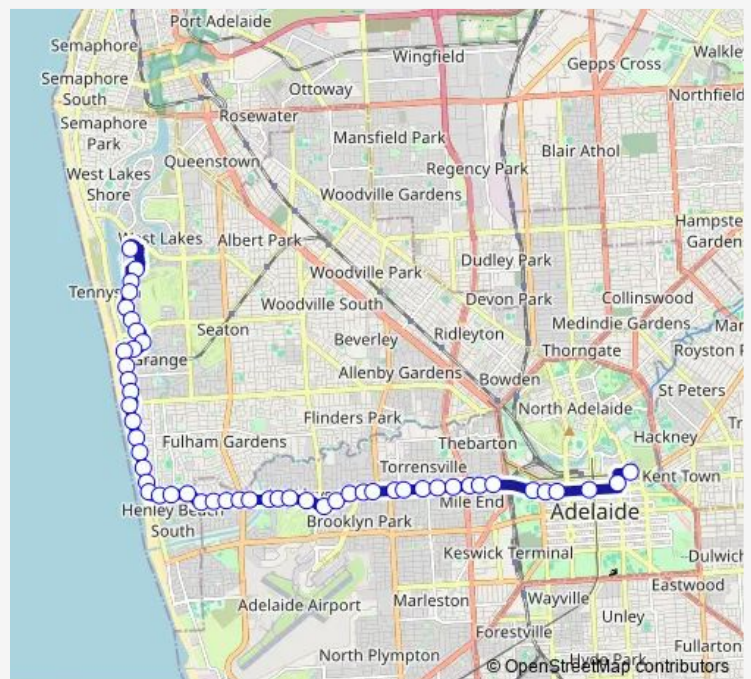

Zone C West Lakes Interchange - East side

Stop 32D Brebner Dr - South side

Stop 32C Sportsmans Dr - East side

Stop 32B Sportsmans Dr - East side

Stop 32A Sportsmans Dr - East side

Stop 32 Sportsmans Dr - East side

Stop 29C Seaview Rd - East side

Stop 29B Seaview Rd - East side

Stop 29A Seaview Rd - East side

Stop 29 Seaview Rd - East side

Stop 28 Seaview Rd - East side

Stop 27 Seaview Rd - East side

Stop 26 Seaview Rd - East side

Route schedule

Zone C West Lakes Interchange - East side — Stop I1 North Tce - North side

Monday	18:37-22:54
Tuesday	18:37-22:54
Wednesday	18:37-22:54
Thursday	18:37-22:54
Friday	18:37-22:54
Saturday	18:41-22:41
Sunday	18:41-22:41

Route info

Direction: Zone C West Lakes Interchange - East side

Stops: 51

Trip Duration: 0 hour 48 min

H30C — West Lakes Centre Interchange/Paradise Interchange to City

Stop 25 Henley Beach Rd - North side