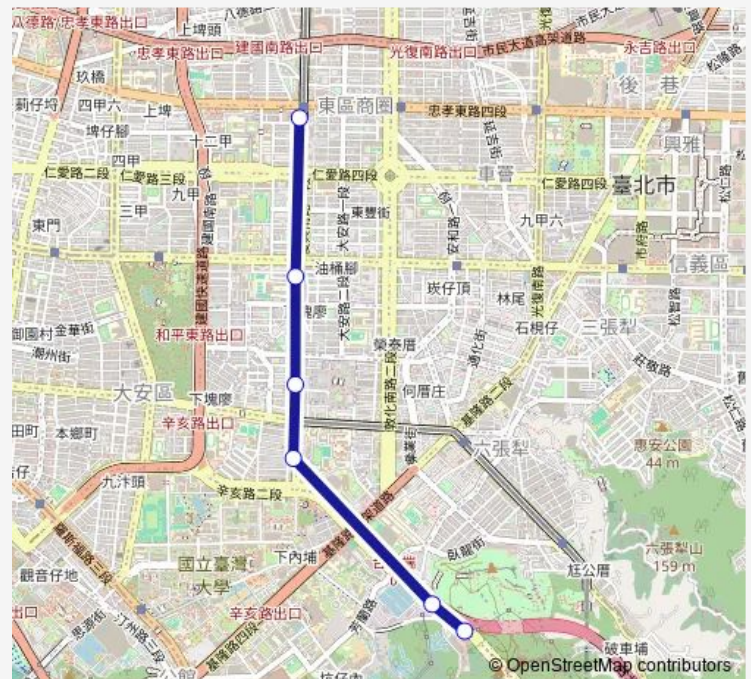

### Route schedule

捷運忠孝復興站 — 第二殯儀館

Monday 06:45-18:12

Tuesday 06:45-18:12

Wednesday 06:45-18:12

Thursday 06:45-18:12

Friday 06:45-18:12

Saturday 06:45-18:12

### Route info

Direction: 捷運忠孝復興站

Stops: 6

Trip Duration: 0 hour 10 min

■ 懷恩專車S33 — 捷運忠孝復興站-第二殯儀館

BusMaps

懷恩專車S33 Bus time schedules and route maps are available in an offline PDF at [busmaps.com](https://busmaps.com). Use the [busmaps.com](https://busmaps.com) website to see live bus times, train schedule or subway schedule, and step-by-step directions for all public transit in Taipei