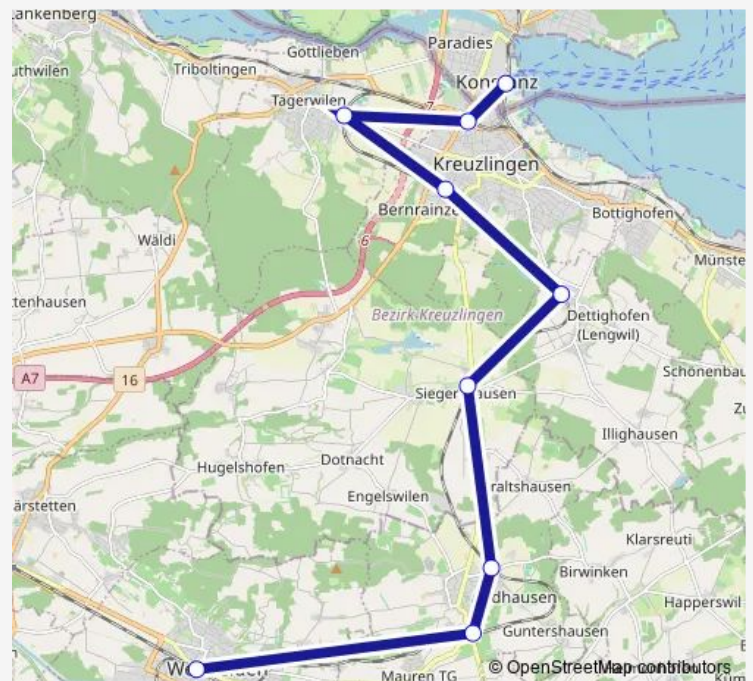

Route schedule

Kreuzlingen Hafen — Wil Sg

| | |
|-----------|-------|
| Monday | — |
| Tuesday | — |
| Wednesday | — |
| Thursday | — |
| Friday | — |
| Saturday | — |
| Sunday | 03:03 |

Route info

Direction: Kreuzlingen Hafen

Stops: 18

Trip Duration: 0 hour 53 min

■ SN14

Direction

Kreuzlingen Hafen — Winterthur

19 stops

[Open route schedule](#)

Kreuzlingen Hafen