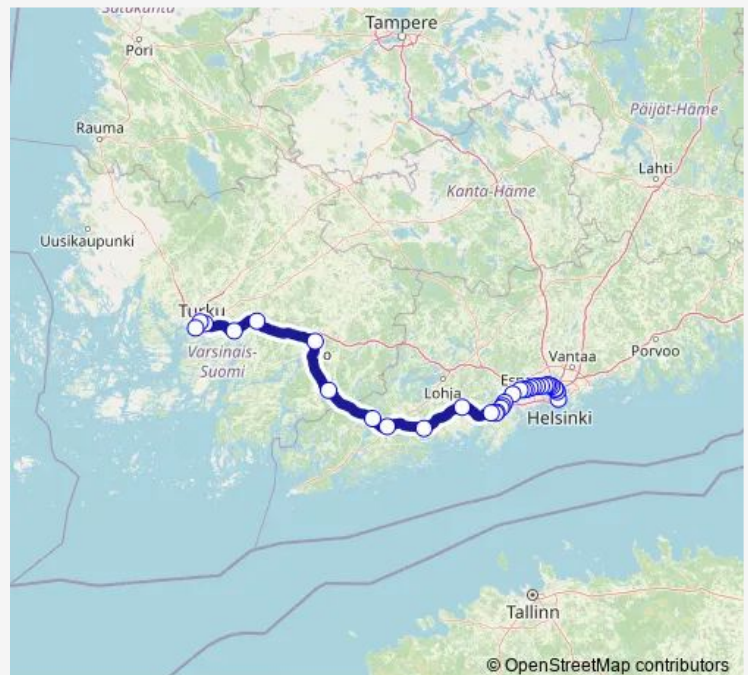

Long Distance Trains IC 941 Helsinki - Turku satama

[Go to website](#)**Direction**

undefined — undefined

0 stops

[Open route schedule](#)

Route schedule

undefined — undefined

Monday	05:28
Tuesday	05:28
Wednesday	05:28
Thursday	05:28
Friday	—
Saturday	05:28
Sunday	05:28

Route info

Direction:

Stops: 0

Trip Duration: — min

■ IC 941 — Helsinki - Turku satama

Direction

Helsinki — Turku satama

33 stops

Ervelä

Salo

Paimio

Piikkiö

Kupittaa

Turku

Turku satama

Direction

Wednesday 05:28

Thursday 05:28

Friday —

Saturday 05:28

Sunday 05:28

Route info

Direction: Helsinki

Stops: 33