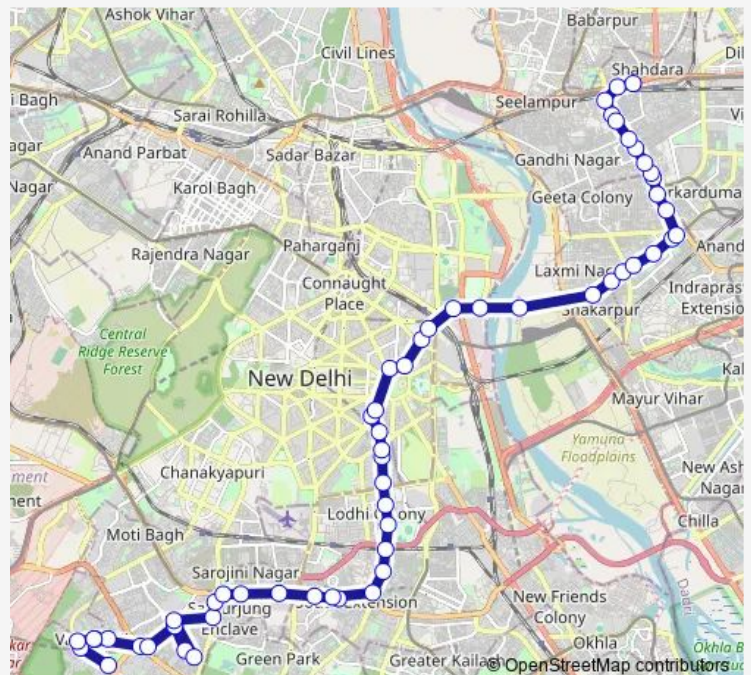

South Extension

### Route schedule

Cpwd Colony Vasant Vihar — Shahdara Terminal

Monday 06:49-18:07

Tuesday 06:49-18:07

Wednesday 06:49-18:07

Thursday 06:49-18:07

Friday 06:49-18:07

Saturday 06:49-18:07

### Route info

Direction: Cpwd Colony Vasant Vihar

Stops: 60

Trip Duration: 1 hour 46 min

623down

BusMaps

South Extension

PT College Kotla