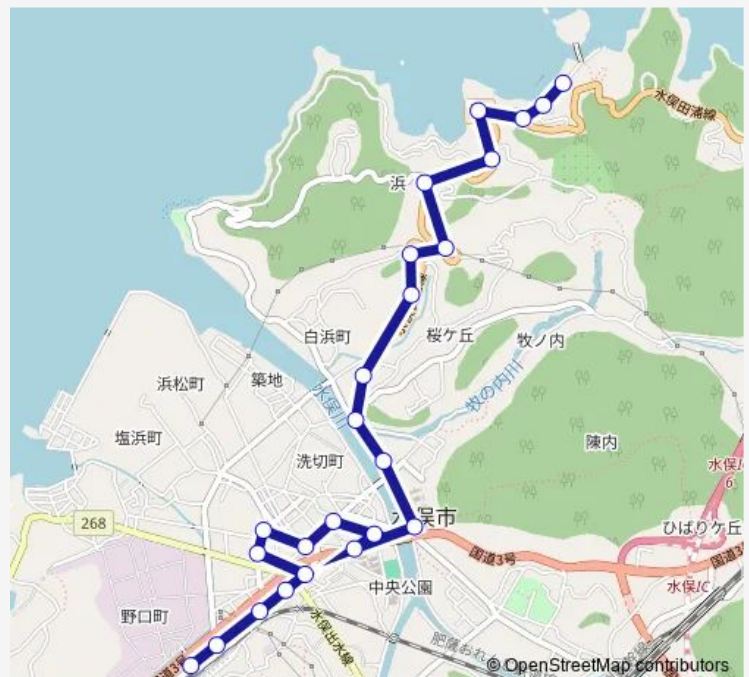

とんとん峠

白梅病院前

西湯の見

Route schedule

水俣駅前 — 湯の見

Monday 08:15-16:25

Tuesday 08:15-16:25

Wednesday 08:15-16:25

Thursday 08:15-16:25

Friday 08:15-16:25

Saturday 08:15-15:30

Sunday 08:15-15:30

Route info

Direction: 水俣駅前

Stops: 24

Trip Duration: 0 hour 23 min

■ 水俣駅前→湯の見

BusMaps

中湯の児

湯の児公園前

湯の児

水俣駅前→湯の児 Bus time schedules and route maps are available in an offline PDF at busmaps.com. Use the busmaps.com website to see live bus times, train schedule or subway schedule, and step-by-step directions for all public transit in Minamata