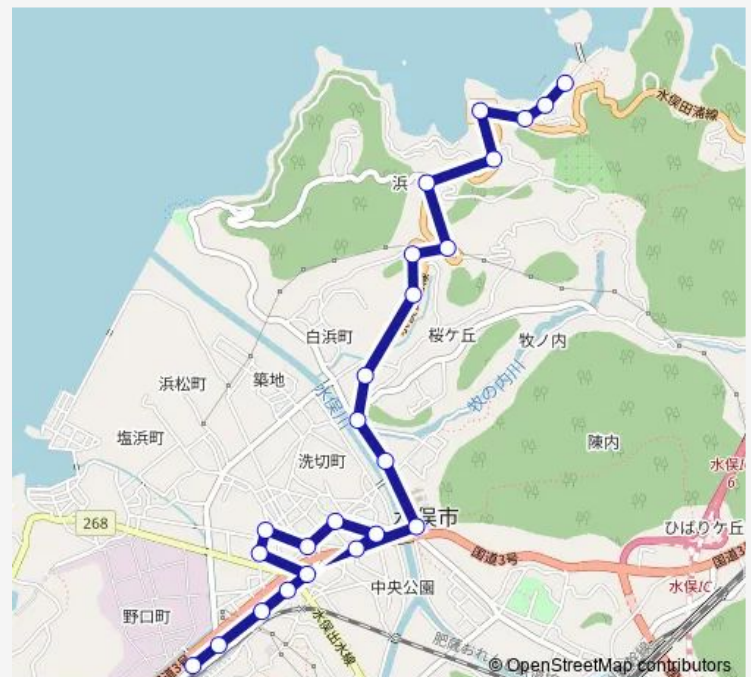

とんとん峠

白梅病院前

西湯の見

Route schedule

水俣駅前 — 湯の見

Monday 08:15-16:25

Tuesday 08:15-16:25

Wednesday 08:15-16:25

Thursday 08:15-16:25

Friday 08:15-16:25

Saturday 08:15-15:30

Sunday 08:15-15:30

Route info

Direction: 水俣駅前

Stops: 24

Trip Duration: 0 hour 23 min

■ 水俣駅前→湯の見

BusMaps

中湯の児

湯の児公園前

湯の児

水俣駅前→湯の児 Bus time schedules and route maps are available in an offline PDF at busmaps.com. Use the busmaps.com website to see live bus times, train schedule or subway schedule, and step-by-step directions for all public transit in Minamata